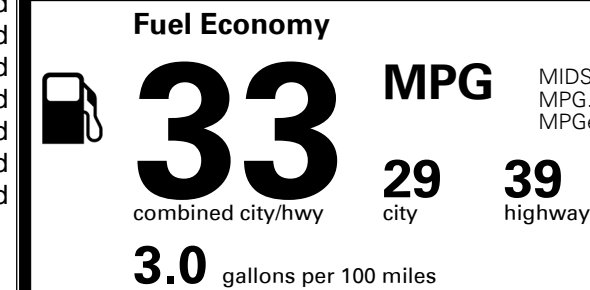

EPA DOT Fuel Economy and Environment

Gasoline Vehicle

MIDSIZE CARS range from 15 to 140 MPG. The best vehicle rates 140 MPGe.

You save $1,500
in fuel costs over 5 years compared to the average new vehicle.

Annual fuel cost
$1,600