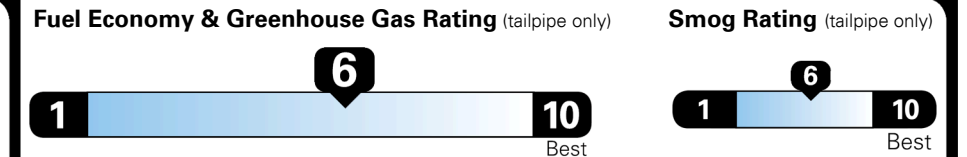

This vehicle emits 273 grams CO₂ per mile. The best emits 0 grams per mile (tailpipe only). Producing and distributing fuel also create emissions; learn more at fueleconomy.gov.

Actual results will vary for many reasons, including driving conditions and how you drive and maintain your vehicle. The average new vehicle gets 28 MPG and costs $9,500 to fuel over 5 years. Cost estimates are based on 15,000 miles per year at $ 3.50 per gallon. MPGe is miles per gasoline gallon equivalent. Vehicle emissions are a significant cause of climate change and smog.

fueleconomy.gov

Calculate personalized estimates and compare vehicles

GOVERNMENT 5-STAR SAFETY RATINGS

Overall Vehicle Score Not Rated

Based on the combined rating of frontal, side and rollover. Should ONLY be compared to other vehicles of similar size and weight.

Frontal Driver Not Rated

Crash Passenger Not Rated

Based on the risk of injury in a frontal impact. Should ONLY be compared to other vehicles of similar size and weight.

Side Front seat Not Rated

Crash Rear seat Not Rated

Star ratings based on the risk of injury in a side impact.

Rollover Not Rated

Star ratings based on the risk of rollover in a single-vehicle crash.

Star ratings range from 1 to 5 stars (★★★★★) with 5 being the highest.

Source: National Highway Traffic Safety Administration (NHTSA).

www.safercar.gov or 1-888-327-4236

Manufacturer's suggested retail price includes Manufacturer's recommended pre-delivery service. License and title fees, state and local taxes and other dealer installed options and accessories are not included in the manufacturer's suggested retail price.

PARTS CONTENT INFORMATION

FOR VEHICLES IN THIS CAR LINE U.S./CANADIAN PARTS CONTENT: 20 %

MAJOR SOURCES OF FOREIGN PARTS:
KOREA: 40%
MEXICO: 35%

NOTE: PARTS CONTENT DOES NOT INCLUDE FINAL ASSEMBLY, DISTRIBUTION, OR OTHER NON-PARTS COSTS.

FOR THIS VEHICLE FINAL ASSEMBLY POINT:
PESQUERIA, NL, MEXICO

COUNTRY OF ORIGIN

ENGINE (MOTOR): USA

TRANSMISSION: MEXICO