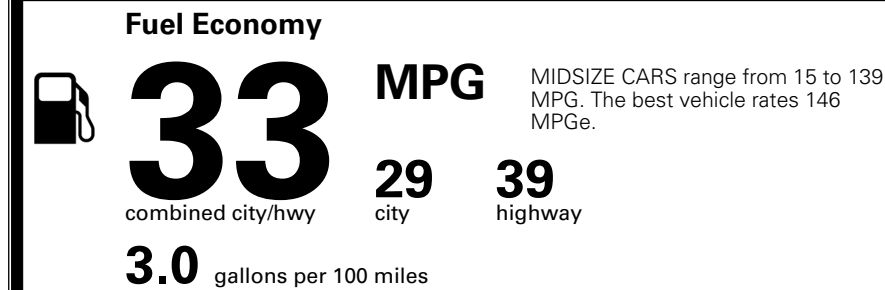

TOTAL ADDITIONAL WEIGHT:

EPA DOT Fuel Economy and Environment

Gasoline Vehicle

You save \$1,000
 in fuel costs over 5 years compared to the average new vehicle.

Annual fuel cost \$1,500

Actual results will vary for many reasons, including driving conditions and how you drive and maintain your vehicle. The average new vehicle gets 29 MPG and costs \$8,500 to fuel over 5 years. Cost estimates are based on 15,000 miles per year at \$ 3.30 per gallon. MPGe is miles per gasoline gallon equivalent. Vehicle emissions are a significant cause of climate change and smog.