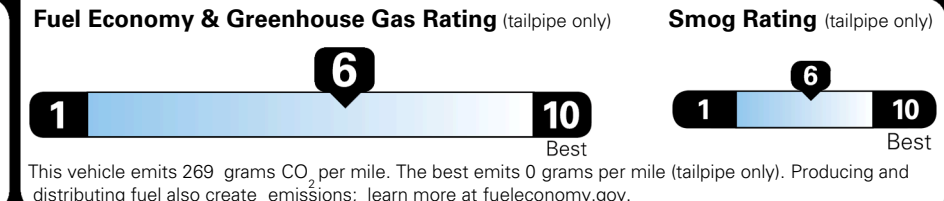

TOTAL ADDITIONAL WEIGHT:

EPA DOT Fuel Economy and Environment

Gasoline Vehicle

You save \$1,000
 in fuel costs over 5 years compared to the average new vehicle.

Annual fuel cost \$1,500

Actual results will vary for many reasons, including driving conditions and how you drive and maintain your vehicle. The average new vehicle gets 29 MPG and costs \$8,500 to fuel over 5 years. Cost estimates are based on 15,000 miles per year at \$ 3.30 per gallon. MPGe is miles per gasoline gallon equivalent. Vehicle emissions are a significant cause of climate change and smog.