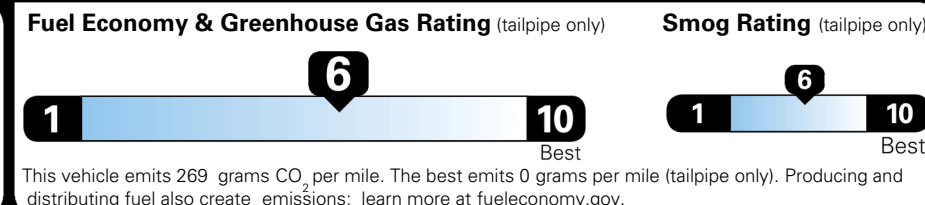

TOTAL ADDITIONAL WEIGHT:

EPA DOT Fuel Economy and Environment

Gasoline Vehicle

You save \$1,000
 in fuel costs over 5 years compared to the average new vehicle.

Annual fuel cost \$1,500

Actual results will vary for many reasons, including driving conditions and how you drive and maintain your vehicle. The average new vehicle gets 29 MPG and costs \$8,500 to fuel over 5 years. Cost estimates are based on 15,000 miles per year at \$ 3.30 per gallon. MPGe is miles per gasoline gallon equivalent. Vehicle emissions are a significant cause of climate change and smog.