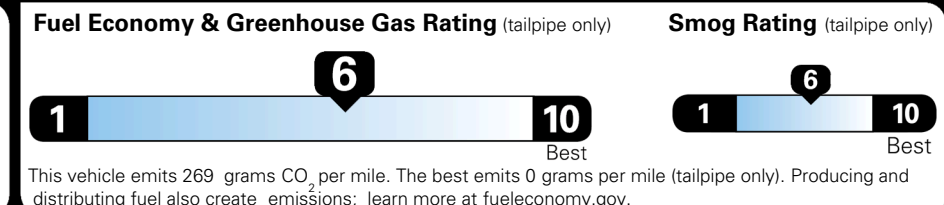

TOTAL ADDITIONAL WEIGHT:

EPA DOT Fuel Economy and Environment

Gasoline Vehicle

You save \$1,000
 in fuel costs over 5 years compared to the average new vehicle.

Annual fuel cost \$1,500

Actual results will vary for many reasons, including driving conditions and how you drive and maintain your vehicle. The average new vehicle gets 29 MPG and costs \$8,500 to fuel over 5 years. Cost estimates are based on 15,000 miles per year at \$ 3.30 per gallon. MPGe is miles per gasoline gallon equivalent. Vehicle emissions are a significant cause of climate change and smog.

fueleconomy.gov

Calculate personalized estimates and compare vehicles

GOVERNMENT 5-STAR SAFETY RATINGS

Overall Vehicle Score ★★★★★

Based on the combined rating of frontal, side and rollover. Should ONLY be compared to other vehicles of similar size and weight.