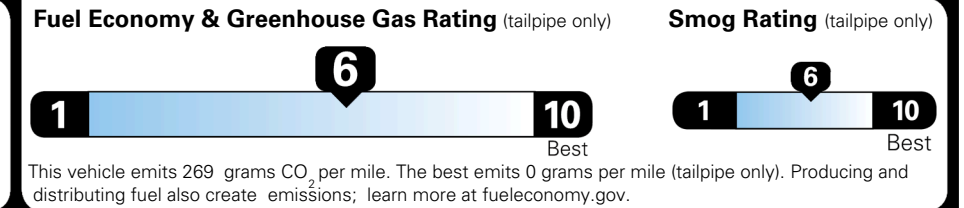

Actual results will vary for many reasons, including driving conditions and how you drive and maintain your vehicle. The average new vehicle gets 29 MPG and costs $8,500 to fuel over 5 years. Cost estimates are based on 15,000 miles per year at $ 3.30 per gallon. MPGe is miles per gasoline gallon equivalent. Vehicle emissions are a significant cause of climate change and smog.

fueleconomy.gov

Calculate personalized estimates and compare vehicles

GOVERNMENT 5-STAR SAFETY RATINGS

Overall Vehicle Score ★ ★ ★ ★ ★
Based on the combined rating of frontal, side and rollover. Should ONLY be compared to other vehicles of similar size and weight.

Frontal Driver ★ ★ ★ ★ ★
Passenger ★ ★ ★ ★ ★
Crash
Based on the risk of injury in a frontal impact. Should ONLY be compared to other vehicles of similar size and weight.

Side Front seat ★ ★ ★ ★ ★
Rear seat ★ ★ ★ ★ ★
Crash
Star ratings based on the risk of injury in a side impact.

Rollover ★ ★ ★ ★ ★
Star ratings based on the risk of rollover in a single-vehicle crash.

Star ratings range from 1 to 5 stars (★★★★★) with 5 being the highest.
Source: National Highway Traffic Safety Administration (NHTSA).
www.safercar.gov or 1-888-327-4236

Manufacturer's suggested retail price includes Manufacturer's recommended pre-delivery service. License and title fees, state and local taxes and other dealer installed options and accessories are not included in the manufacturer's suggested retail price.

PARTS CONTENT INFORMATION

FOR VEHICLES IN THIS CAR LINE U.S./CANADIAN PARTS CONTENT: 20 %

MAJOR SOURCES OF FOREIGN PARTS:
MEXICO: 45%
KOREA: 30%

NOTE: PARTS CONTENT DOES NOT INCLUDE FINAL ASSEMBLY, DISTRIBUTION, OR OTHER NON-PARTS COSTS.

FOR THIS VEHICLE FINAL ASSEMBLY POINT: PESQUERIA, NL, MEXICO

COUNTRY OF ORIGIN ENGINE (MOTOR): USA
TRANSMISSION: MEXICO