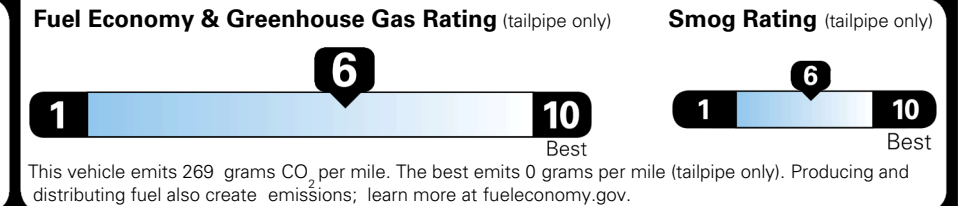

Actual results will vary for many reasons, including driving conditions and how you drive and maintain your vehicle. The average new vehicle gets 29 MPG and costs $8,500 to fuel over 5 years. Cost estimates are based on 15,000 miles per year at $ 3.30 per gallon. MPGe is miles per gasoline gallon equivalent. Vehicle emissions are a significant cause of climate change and smog.

fueleconomy.gov

Calculate personalized estimates and compare vehicles

GOVERNMENT 5-STAR SAFETY RATINGS

Overall Vehicle Score ★★★★★

Based on the combined rating of frontal, side and rollover. Should ONLY be compared to other vehicles of similar size and weight.

Frontal Driver ★★★★★

Crash Passenger ★★★★★

Based on the risk of injury in a frontal impact. Should ONLY be compared to other vehicles of similar size and weight.

Side Front seat ★★★★★

Crash Rear seat ★★★★★

Star ratings based on the risk of injury in a side impact.

Rollover ★★★★★

Star ratings based on the risk of rollover in a single-vehicle crash.

Star ratings range from 1 to 5 stars (★★★★★) with 5 being the highest.

Source: National Highway Traffic Safety Administration (NHTSA).

www.safercar.gov or 1-888-327-4236

Manufacturer's suggested retail price includes Manufacturer's recommended pre-delivery service. License and title fees, state and local taxes and other dealer installed options and accessories are not included in the manufacturer's suggested retail price.

PARTS CONTENT INFORMATION

FOR VEHICLES IN THIS CAR LINE U.S./CANADIAN PARTS CONTENT: 20 %

MAJOR SOURCES OF FOREIGN PARTS:
MEXICO: 45%
KOREA: 30%

NOTE: PARTS CONTENT DOES NOT INCLUDE FINAL ASSEMBLY, DISTRIBUTION, OR OTHER NON-PARTS COSTS.

FOR THIS VEHICLE FINAL ASSEMBLY POINT: PESQUERIA, NL, MEXICO

COUNTRY OF ORIGIN ENGINE (MOTOR):

USA

TRANSMISSION: MEXICO