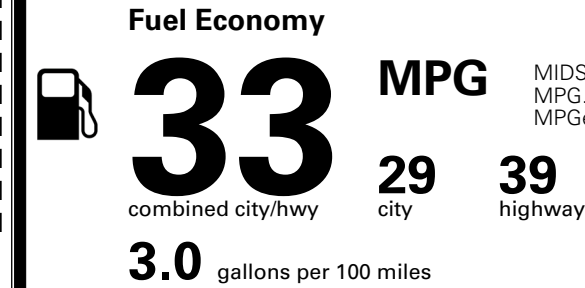

\$ 24,885.00

INLAND FREIGHT AND HANDLING

\$ 1,245.00

TOTAL MANUFACTURER'S SUGGESTED RETAIL PRICE ▶ \$ 26,130.00

TOTAL ADDITIONAL WEIGHT:

*Additional terms and conditions apply.
 **Kia Connect may be currently unavailable for some Model Year 2022 and newer vehicles sold or purchased in Massachusetts; please see owners.kia.com for more information.
 NOTE: When you purchase this vehicle, Kia America, Inc. collects personal information you provide to the dealership. For information on our collection and use of personal information and your rights, please see our Privacy Policy on www.kia.com.

EPA DOT Fuel Economy and Environment

Gasoline Vehicle

MIDSIZE CARS range from 15 to 139 MPG. The best vehicle rates 146 MPGe.

You save \$1,000
 in fuel costs over 5 years compared to the average new vehicle.