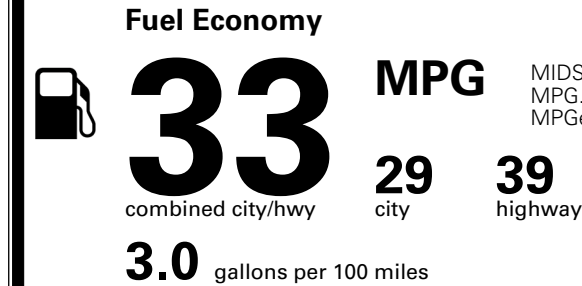

\$ 24,490.00

Included
 Included
 Included
 Included
 Included
 Included
 Included

\$ 24,490.00

\$ 1,245.00

\$ 25,735.00

EPA DOT Fuel Economy and Environment

Gasoline Vehicle

MIDSIZE CARS range from 15 to 137 MPG. The best vehicle rates 146 MPGe.