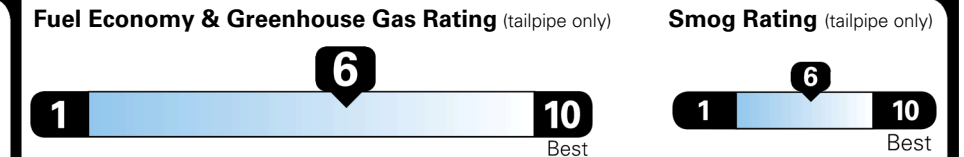

This vehicle emits 269 grams CO₂ per mile. The best emits 0 grams per mile (tailpipe only). Producing and distributing fuel also create emissions; learn more at fueleconomy.gov.

Actual results will vary for many reasons, including driving conditions and how you drive and maintain your vehicle. The average new vehicle gets 29 MPG and costs $8,500 to fuel over 5 years. Cost estimates are based on 15,000 miles per year at $ 3.30 per gallon. MPGe is miles per gasoline gallon equivalent. Vehicle emissions are a significant cause of climate change and smog.

fueleconomy.gov

Calculate personalized estimates and compare vehicles

GOVERNMENT 5-STAR SAFETY RATINGS

Overall Vehicle Score ★ ★ ★ ★ ★

Based on the combined rating of frontal, side and rollover. Should ONLY be compared to other vehicles of similar size and weight.

Frontal Driver ★ ★ ★ ★ ★

Crash Passenger ★ ★ ★ ★ ★

Based on the risk of injury in a frontal impact. Should ONLY be compared to other vehicles of similar size and weight.

Side Front seat ★ ★ ★ ★ ★

Crash Rear seat ★ ★ ★ ★ ★

Star ratings based on the risk of injury in a side impact.

Rollover ★ ★ ★ ★ ★

Star ratings based on the risk of rollover in a single-vehicle crash.

Star ratings range from 1 to 5 stars (★★★★★) with 5 being the highest.

Source: National Highway Traffic Safety Administration (NHTSA).

www.safercar.gov or 1-888-327-4236

Manufacturer's suggested retail price includes Manufacturer's recommended pre-delivery service. License and title fees, state and local taxes and other dealer installed options and accessories are not included in the manufacturer's suggested retail price.

PARTS CONTENT INFORMATION

FOR VEHICLES IN THIS CAR LINE U.S./CANADIAN PARTS CONTENT: 20 %

MAJOR SOURCES OF FOREIGN PARTS:
MEXICO: 45%
KOREA: 30%

NOTE: PARTS CONTENT DOES NOT INCLUDE FINAL ASSEMBLY, DISTRIBUTION, OR OTHER NON-PARTS COSTS.

FOR THIS VEHICLE FINAL ASSEMBLY POINT:
PESQUERIA, NL, MEXICO

COUNTRY OF ORIGIN

ENGINE (MOTOR): USA

TRANSMISSION: MEXICO