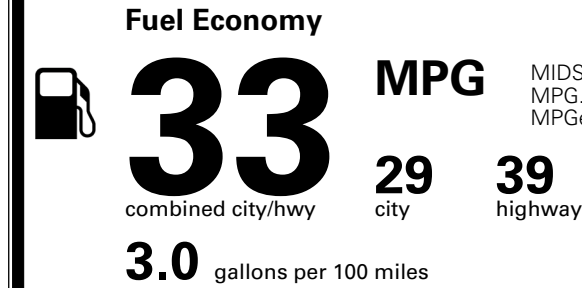

\$ 24,490.00

Included
 Included
 Included
 Included
 Included
 Included
 Included

\$ 24,490.00

\$ 1,245.00

\$ 25,735.00

EPA DOT Fuel Economy and Environment

Gasoline Vehicle

MIDSIZE CARS range from 15 to 137 MPG. The best vehicle rates 146 MPGe.

You save \$1,000
 in fuel costs over 5 years compared to the average new vehicle.

Annual fuel cost \$1,500

Actual results will vary for many reasons, including driving conditions and how you drive and maintain your vehicle. The average new vehicle gets 29 MPG and costs \$8,500 to fuel over 5 years. Cost estimates are based on 15,000 miles per year at \$ 3.30 per gallon. MPGe is miles per gasoline gallon equivalent. Vehicle emissions are a significant cause of climate change and smog.