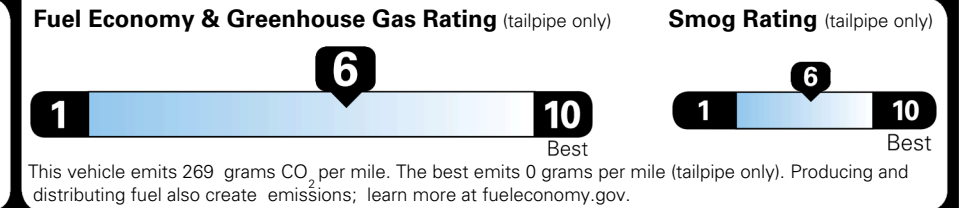

Actual results will vary for many reasons, including driving conditions and how you drive and maintain your vehicle. The average new vehicle gets 29 MPG and costs $8,500 to fuel over 5 years. Cost estimates are based on 15,000 miles per year at $ 3.30 per gallon. MPGe is miles per gasoline gallon equivalent. Vehicle emissions are a significant cause of climate change and smog.

fueleconomy.gov

Calculate personalized estimates and compare vehicles

GOVERNMENT 5-STAR SAFETY RATINGS

Overall Vehicle Score ★ ★ ★ ★ ★

Based on the combined rating of frontal, side and rollover. Should ONLY be compared to other vehicles of similar size and weight.

Frontal Driver ★ ★ ★ ★ ★

Crash Passenger ★ ★ ★ ★ ★

Based on the risk of injury in a frontal impact. Should ONLY be compared to other vehicles of similar size and weight.

Side Front seat ★ ★ ★ ★ ★

Crash Rear seat ★ ★ ★ ★ ★

Star ratings based on the risk of injury in a side impact.

Rollover ★ ★ ★ ★ ★

Star ratings based on the risk of rollover in a single-vehicle crash.

Star ratings range from 1 to 5 stars (★★★★★) with 5 being the highest.

Source: National Highway Traffic Safety Administration (NHTSA).

www.safercar.gov or 1-888-327-4236

Manufacturer's suggested retail price includes Manufacturer's recommended pre-delivery service. License and title fees, state and local taxes and other dealer installed options and accessories are not included in the manufacturer's suggested retail price.

PARTS CONTENT INFORMATION

FOR VEHICLES IN THIS CAR LINE U.S./CANADIAN PARTS CONTENT: 20 %

MAJOR SOURCES OF FOREIGN PARTS:
MEXICO: 45%
KOREA: 30%

NOTE: PARTS CONTENT DOES NOT INCLUDE FINAL ASSEMBLY, DISTRIBUTION, OR OTHER NON-PARTS COSTS.

FOR THIS VEHICLE FINAL ASSEMBLY POINT: PESQUERIA, NL, MEXICO

COUNTRY OF ORIGIN ENGINE (MOTOR): USA

TRANSMISSION: MEXICO