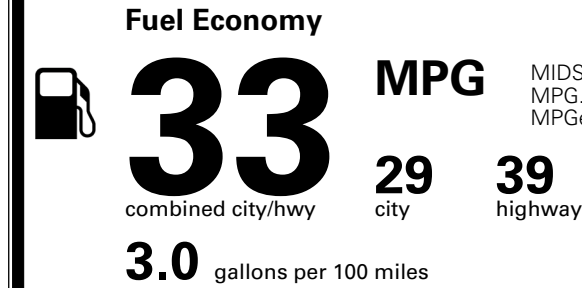

TOTAL ADDITIONAL WEIGHT:

EPA DOT Fuel Economy and Environment

Gasoline Vehicle

MIDSIZE CARS range from 15 to 137 MPG. The best vehicle rates 146 MPGe.

You save \$1,000
 in fuel costs over 5 years compared to the average new vehicle.