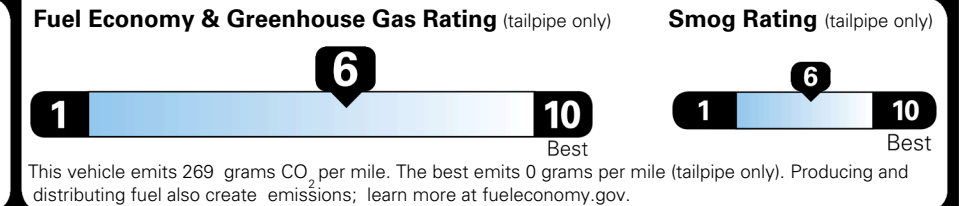

Actual results will vary for many reasons, including driving conditions and how you drive and maintain your vehicle. The average new vehicle gets 29 MPG and costs $8,500 to fuel over 5 years. Cost estimates are based on 15,000 miles per year at $ 3.30 per gallon. MPGe is miles per gasoline gallon equivalent. Vehicle emissions are a significant cause of climate change and smog.

fueleconomy.gov

Calculate personalized estimates and compare vehicles

GOVERNMENT 5-STAR SAFETY RATINGS

Overall Vehicle Score ★ ★ ★ ★ ★

Based on the combined rating of frontal, side and rollover. Should ONLY be compared to other vehicles of similar size and weight.

Frontal Driver ★ ★ ★ ★ ★

Crash Passenger ★ ★ ★ ★ ★

Based on the risk of injury in a frontal impact. Should ONLY be compared to other vehicles of similar size and weight.

Side Front seat ★ ★ ★ ★ ★

Crash Rear seat ★ ★ ★ ★ ★

Star ratings based on the risk of injury in a side impact.

Rollover ★ ★ ★ ★ ★

Star ratings based on the risk of rollover in a single-vehicle crash.

Star ratings range from 1 to 5 stars (★★★★★) with 5 being the highest.

Source: National Highway Traffic Safety Administration (NHTSA).

www.safercar.gov or 1-888-327-4236

Manufacturer's suggested retail price includes Manufacturer's recommended pre-delivery service. License and title fees, state and local taxes and other dealer installed options and accessories are not included in the manufacturer's suggested retail price.

PARTS CONTENT INFORMATION

FOR VEHICLES IN THIS CAR LINE U.S./CANADIAN PARTS CONTENT: 20 %

MAJOR SOURCES OF FOREIGN PARTS:
MEXICO: 45%
KOREA: 30%

NOTE: PARTS CONTENT DOES NOT INCLUDE FINAL ASSEMBLY, DISTRIBUTION, OR OTHER NON-PARTS COSTS.

FOR THIS VEHICLE FINAL ASSEMBLY POINT: PESQUERIA, NL, MEXICO

COUNTRY OF ORIGIN

ENGINE (MOTOR): USA

TRANSMISSION: MEXICO