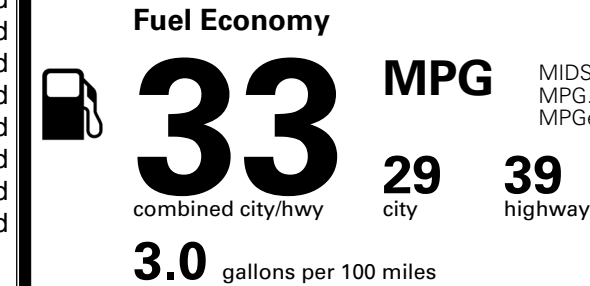

EPA DOT Fuel Economy and Environment

Gasoline Vehicle

MIDSIZE CARS range from 15 to 139 MPG. The best vehicle rates 146 MPGe.

You save $1,000
in fuel costs over 5 years compared to the average new vehicle.

Annual fuel cost
$1,500