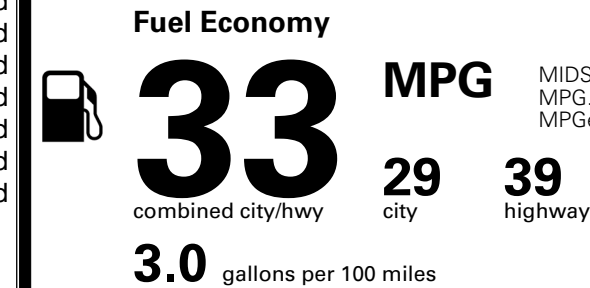

EPA DOT Fuel Economy and Environment

Gasoline Vehicle

MIDSIZE CARS range from 15 to 139 MPG. The best vehicle rates 146 MPGe.

You save $1,000
in fuel costs over 5 years compared to the average new vehicle.

Annual fuel cost $1,500