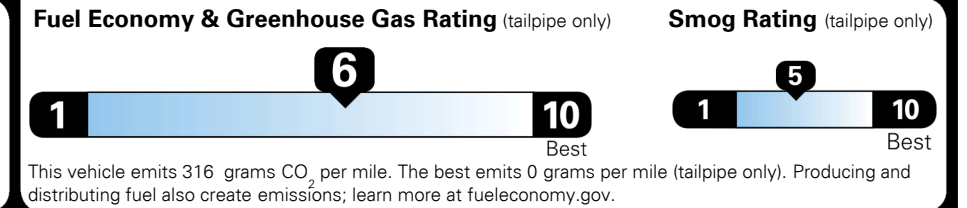

\$ 31,035.00

EPA DOT Fuel Economy and Environment

Gasoline Vehicle

You save \$0
 in fuel costs over 5 years compared to the average new vehicle.

Annual fuel cost \$1,950

Actual results will vary for many reasons, including driving conditions and how you drive and maintain your vehicle. The average new vehicle gets 28 MPG and costs \$9,750 to fuel over 5 years. Cost estimates are based on 15,000 miles per year at \$ 3.60 per gallon. MPGe is miles per gasoline gallon equivalent. Vehicle emissions are a significant cause of climate change and smog.

fueleconomy.gov

Calculate personalized estimates and compare vehicles

GOVERNMENT 5-STAR SAFETY RATINGS

Overall Vehicle Score ★ ★ ★ ★ ★

Based on the combined rating of frontal, side and rollover. Should ONLY be compared to other vehicles of similar size and weight.