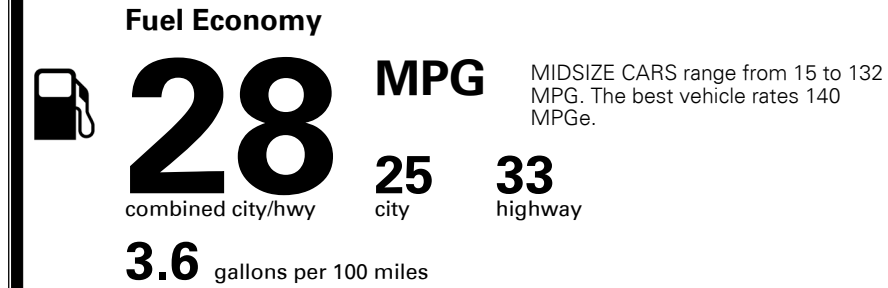

MSRP INCLUDING OPTIONS

INLAND FREIGHT AND HANDLING

TOTAL MANUFACTURER'S SUGGESTED RETAIL PRICE ▶

TOTAL ADDITIONAL WEIGHT: 7.3

\$ 28,490.00

Included
 Included
 Included

\$445.00
 \$800.00

\$175.00

\$ 31,035.00

EPA DOT Fuel Economy and Environment

Gasoline Vehicle

You save \$0
 in fuel costs over 5 years compared to the average new vehicle.

Annual fuel cost \$1,950

Actual results will vary for many reasons, including driving conditions and how you drive and maintain your vehicle. The average new vehicle gets 28 MPG and costs \$9,750 to fuel over 5 years. Cost estimates are based on 15,000 miles per year at \$ 3.60 per gallon. MPGe is miles per gasoline gallon equivalent. Vehicle emissions are a significant cause of climate change and smog.