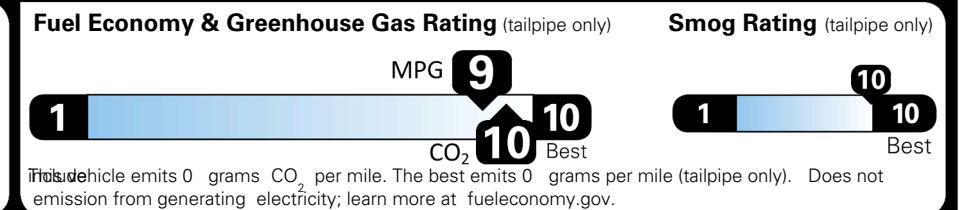

EPA DOT Fuel Economy and Environment

Electric Vehicle

You save \$3,250
 in fuel costs over 5 years compared to the average new vehicle.

Annual fuel cost \$1,050

Actual results will vary for many reasons, including driving conditions and how you drive and maintain your vehicle. The average new vehicle gets 29 MPG and costs \$8,500 to fuel over 5 years. Cost estimates are based on 15,000 miles per year at \$0.17 per kW-hr. MPGe is miles per gasoline gallon equivalent. Vehicle emissions are a significant cause of global warming and smog.