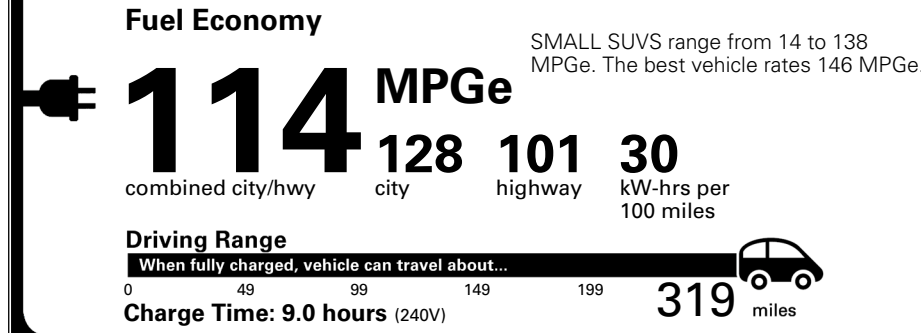

MSRP INCLUDING OPTIONS

\$ 50,170.00

INLAND FREIGHT AND HANDLING

\$ 1,545.00

TOTAL MANUFACTURER'S SUGGESTED RETAIL PRICE ▶

\$ 51,715.00

TOTAL ADDITIONAL WEIGHT: 20.5

*Additional terms and conditions apply.
 **Kia Connect may be currently unavailable for some Model Year 2022 and newer vehicles sold or purchased in Massachusetts; please see owners.kia.com for more information.
 NOTE: When you purchase this vehicle, Kia America, Inc. collects personal information you provide to the dealership. For information on our collection and use of personal information and your rights, please see our Privacy Policy on www.kia.com.

EPA DOT Fuel Economy and Environment

Electric Vehicle

You save \$4,750
 in fuel costs over 5 years compared to the average new vehicle.

Annual fuel cost \$750

Actual results will vary for many reasons, including driving conditions and how you drive and maintain your vehicle. The average new vehicle gets 29 MPG and costs \$8,500 to fuel over 5 years. Cost estimates are based on 15,000 miles per year at \$0.17 per kW-hr. MPGe is miles per gasoline gallon equivalent. Vehicle emissions are a significant cause of global warming and smog.