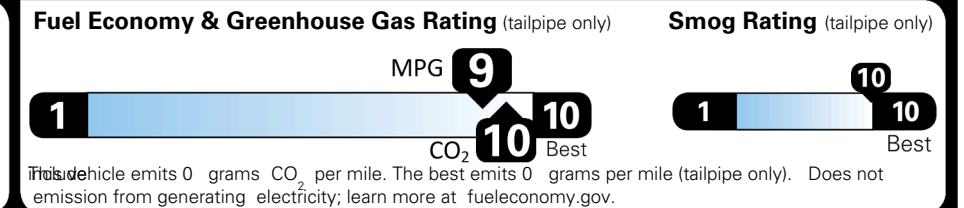

MSRP INCLUDING OPTIONS

\$ 50,170.00

INLAND FREIGHT AND HANDLING

\$ 1,545.00

TOTAL MANUFACTURER'S SUGGESTED RETAIL PRICE ▶

\$ 51,715.00

TOTAL ADDITIONAL WEIGHT: 20.5

*Additional terms and conditions apply.
 **Kia Connect may be currently unavailable for some Model Year 2022 and newer vehicles sold or purchased in Massachusetts; please see owners.kia.com for more information.
 NOTE: When you purchase this vehicle, Kia America, Inc. collects personal information you provide to the dealership. For information on our collection and use of personal information and your rights, please see our Privacy Policy on www.kia.com.

EPA DOT Fuel Economy and Environment

Electric Vehicle

You save \$4,750
 in fuel costs over 5 years compared to the average new vehicle.

Annual fuel cost \$750

Actual results will vary for many reasons, including driving conditions and how you drive and maintain your vehicle. The average new vehicle gets 29 MPG and costs \$8,500 to fuel over 5 years. Cost estimates are based on 15,000 miles per year at \$0.17 per kW-hr. MPGe is miles per gasoline gallon equivalent. Vehicle emissions are a significant cause of global warming and smog.