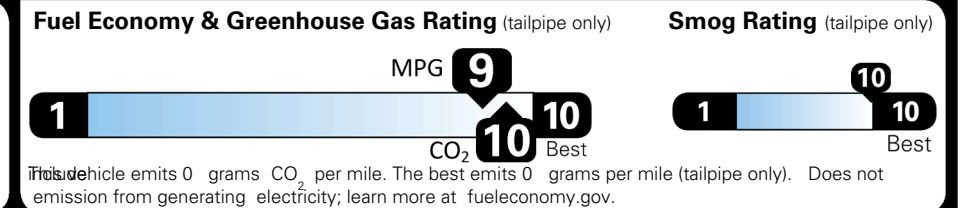

EPA DOT Fuel Economy and Environment

Electric Vehicle

You save \$4,750
 in fuel costs over 5 years compared to the average new vehicle.

Annual fuel cost \$750

Actual results will vary for many reasons, including driving conditions and how you drive and maintain your vehicle. The average new vehicle gets 29 MPG and costs \$8,500 to fuel over 5 years. Cost estimates are based on 15,000 miles per year at \$0.17 per kW-hr. MPGe is miles per gasoline gallon equivalent. Vehicle emissions are a significant cause of global warming and smog.