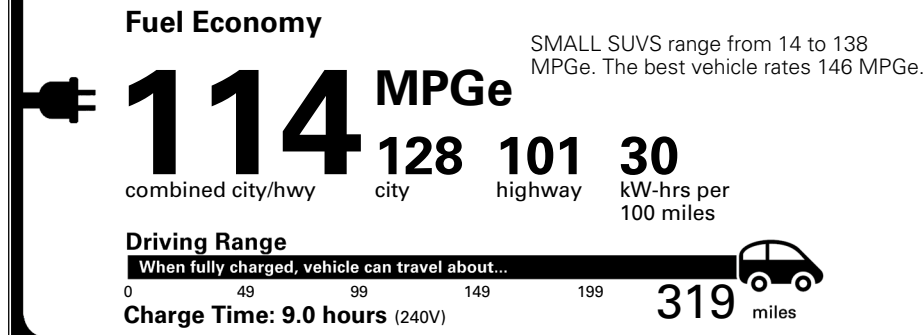

Included
Included
Included
Included
Included
Included
Included
Included
Included
Included
Included

ADDITIONAL INSTALLED EQUIPMENT:

(In addition to or in place of standard features)
Glacial White Pearl / Black Roof Paint
Carpeted Floor Mats
Cargo Cover
Cargo Tray w/Luggage Board
Mud Guards (Special)
Wheel Locks

$695.00
$240.00
$170.00
$140.00
$145.00
$80.00

MSRP INCLUDING OPTIONS

$ 50,170.00

INLAND FREIGHT AND HANDLING

$ 1,545.00

TOTAL MANUFACTURER'S SUGGESTED RETAIL PRICE ▶

$ 51,715.00

TOTAL ADDITIONAL WEIGHT: 20.5

*Additional terms and conditions apply.

**Kia Connect may be currently unavailable for some Model Year 2022 and newer vehicles sold or purchased in Massachusetts; please see owners.kia.com for more information.

NOTE: When you purchase this vehicle, Kia America, Inc. collects personal information you provide to the dealership. For information on our collection and use of personal information and your rights, please see our Privacy Policy on www.kia.com.

EPA DOT Fuel Economy and Environment

Electric Vehicle

You save $4,750
in fuel costs over 5 years compared to the average new vehicle.

Annual fuel cost $750