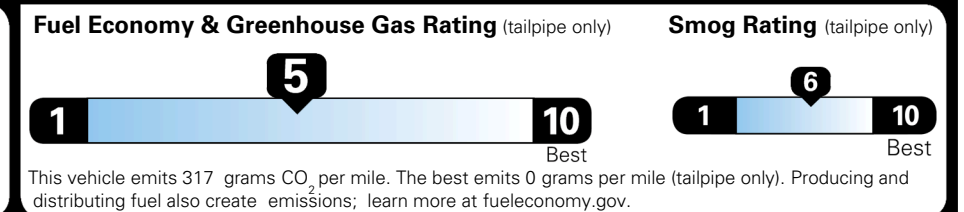

MSRP INCLUDING OPTIONS \$ 28,870.00

INLAND FREIGHT AND HANDLING \$ 1,495.00

TOTAL MANUFACTURER'S SUGGESTED RETAIL PRICE ▶ \$ 30,365.00

TOTAL ADDITIONAL WEIGHT: 0.9

*Additional terms and conditions apply.
 **Kia Connect may be currently unavailable for some Model Year 2022 and newer vehicles sold or purchased in Massachusetts; please see owners.kia.com for more information.
 NOTE: When you purchase this vehicle, Kia America, Inc. collects personal information you provide to the dealership. For information on our collection and use of personal information and your rights, please see our Privacy Policy on www.kia.com.

EPA DOT Fuel Economy and Environment

Gasoline Vehicle

You spend \$250 more in fuel costs over 5 years compared to the average new vehicle.

Annual fuel cost \$1,750

Actual results will vary for many reasons, including driving conditions and how you drive and maintain your vehicle. The average new vehicle gets 29 MPG and costs \$8,500 to fuel over 5 years. Cost estimates are based on 15,000 miles per year at \$ 3.30 per gallon. MPGe is miles per gasoline gallon equivalent. Vehicle emissions are a significant cause of climate change and smog.