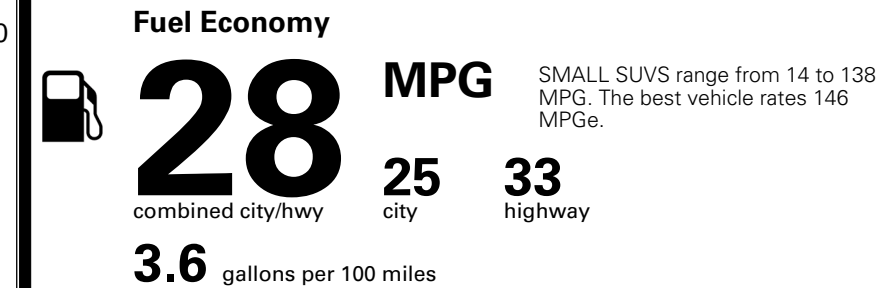

MSRP INCLUDING OPTIONS \$ 28,870.00

INLAND FREIGHT AND HANDLING \$ 1,495.00

TOTAL MANUFACTURER'S SUGGESTED RETAIL PRICE ▶ \$ 30,365.00

TOTAL ADDITIONAL WEIGHT: 0.9

*Additional terms and conditions apply.
 **Kia Connect may be currently unavailable for some Model Year 2022 and newer vehicles sold or purchased in Massachusetts; please see owners.kia.com for more information.
 NOTE: When you purchase this vehicle, Kia America, Inc. collects personal information you provide to the dealership. For information on our collection and use of personal information and your rights, please see our Privacy Policy on www.kia.com.

EPA DOT Fuel Economy and Environment

Gasoline Vehicle

You spend \$250 more in fuel costs over 5 years compared to the average new vehicle.

Annual fuel cost \$1,750

Actual results will vary for many reasons, including driving conditions and how you drive and maintain your vehicle. The average new vehicle gets 29 MPG and costs \$8,500 to fuel over 5 years. Cost estimates are based on 15,000 miles per year at \$ 3.30 per gallon. MPGe is miles per gasoline gallon equivalent. Vehicle emissions are a significant cause of climate change and smog.