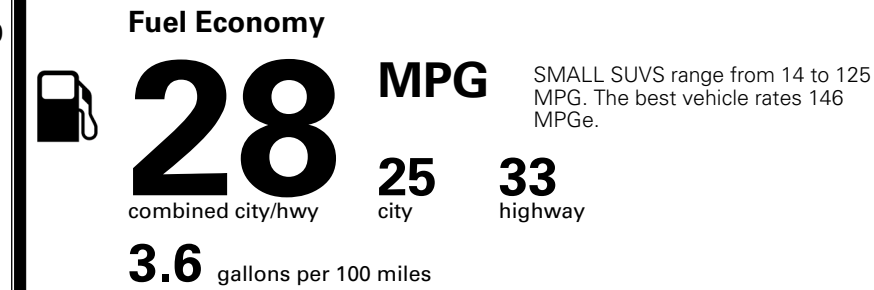

MANUFACTURER'S SUGGESTED RETAIL PRICE ►

$ 28,690.00

ADDITIONAL INSTALLED EQUIPMENT:
(In addition to or in place of standard features)
Wheel Locks

$80.00

MSRP INCLUDING OPTIONS

$ 28,770.00

INLAND FREIGHT AND HANDLING

$ 1,445.00

TOTAL MANUFACTURER'S SUGGESTED RETAIL PRICE ►

$ 30,215.00

*Additional terms and conditions apply.
**Kia Connect may be currently unavailable for some Model Year 2022 and newer vehicles sold or purchased in Massachusetts; please see owners.kia.com for more information.
NOTE: When you purchase this vehicle, Kia America, Inc. collects personal information you provide to the dealership. For information on our collection and use of personal information and your rights, please see our Privacy Policy on www.kia.com.

TOTAL ADDITIONAL WEIGHT: 0.9

EPA DOT Fuel Economy and Environment

Gasoline Vehicle