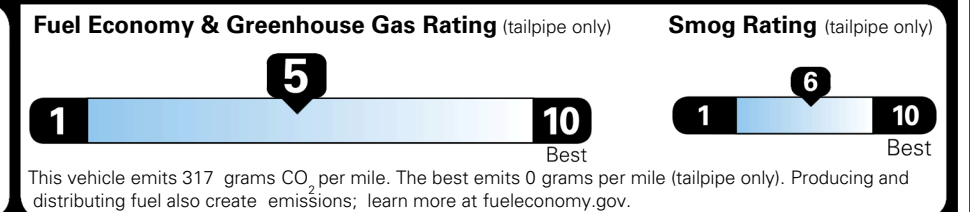

### EPA DOT Fuel Economy and Environment

Gasoline Vehicle

You spend **\$250** more in fuel costs over 5 years compared to the average new vehicle.

Annual fuel cost **\$1,750**

Actual results will vary for many reasons, including driving conditions and how you drive and maintain your vehicle. The average new vehicle gets 29 MPG and costs \$8,500 to fuel over 5 years. Cost estimates are based on 15,000 miles per year at \$ 3.30 per gallon. MPGe is miles per gasoline gallon equivalent. Vehicle emissions are a significant cause of climate change and smog.