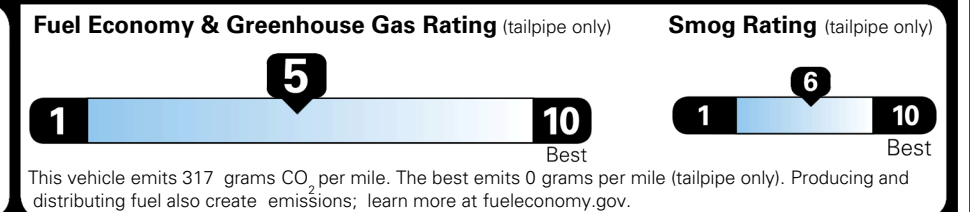

EPA DOT Fuel Economy and Environment

Gasoline Vehicle

You spend **\$250** more in fuel costs over 5 years compared to the average new vehicle.

Annual fuel cost **\$1,750**

Actual results will vary for many reasons, including driving conditions and how you drive and maintain your vehicle. The average new vehicle gets 29 MPG and costs \$8,500 to fuel over 5 years. Cost estimates are based on 15,000 miles per year at \$ 3.30 per gallon. MPGe is miles per gasoline gallon equivalent. Vehicle emissions are a significant cause of climate change and smog.