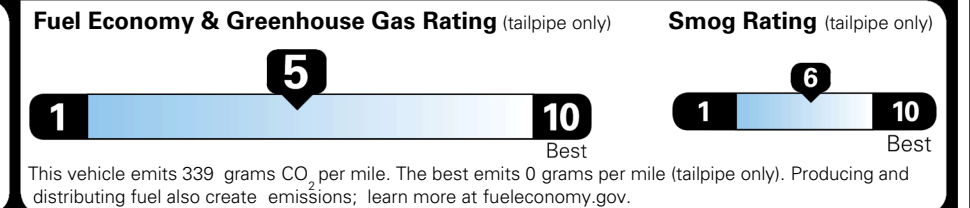

TOTAL ADDITIONAL WEIGHT: 0.9

EPA DOT Fuel Economy and Environment

Gasoline Vehicle

You spend \$1,000 more in fuel costs over 5 years compared to the average new vehicle.

Annual fuel cost \$1,900

Actual results will vary for many reasons, including driving conditions and how you drive and maintain your vehicle. The average new vehicle gets 29 MPG and costs \$8,500 to fuel over 5 years. Cost estimates are based on 15,000 miles per year at \$ 3.30 per gallon. MPGe is miles per gasoline gallon equivalent. Vehicle emissions are a significant cause of climate change and smog.