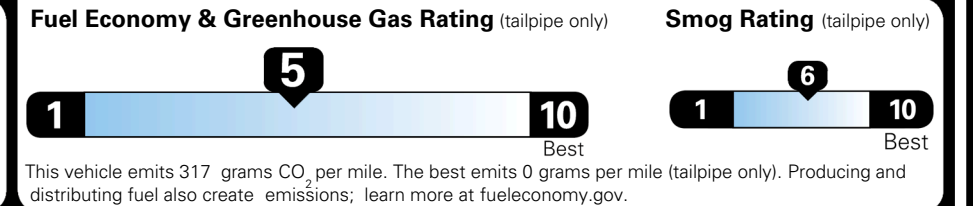

### EPA DOT Fuel Economy and Environment

Gasoline Vehicle

You spend  
**\$250**  
 more in fuel costs  
 over 5 years  
 compared to the  
 average new vehicle.

Annual fuel cost  
**\$1,750**

Actual results will vary for many reasons, including driving conditions and how you drive and maintain your vehicle. The average new vehicle gets 29 MPG and costs \$8,500 to fuel over 5 years. Cost estimates are based on 15,000 miles per year at \$ 3.30 per gallon. MPGe is miles per gasoline gallon equivalent. Vehicle emissions are a significant cause of climate change and smog.