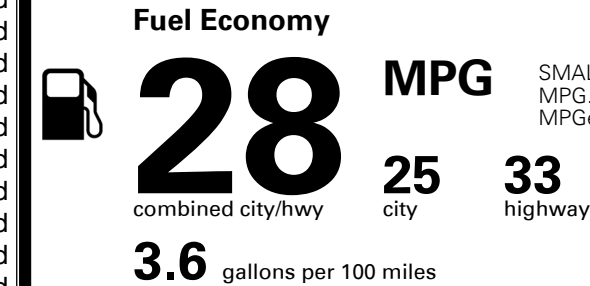

EPA DOT Fuel Economy and Environment

Gasoline Vehicle

SMALL SUVs range from 14 to 125 MPG. The best vehicle rates 146 MPGe.

You spend $250 more in fuel costs over 5 years compared to the average new vehicle.

Annual fuel cost $1,750