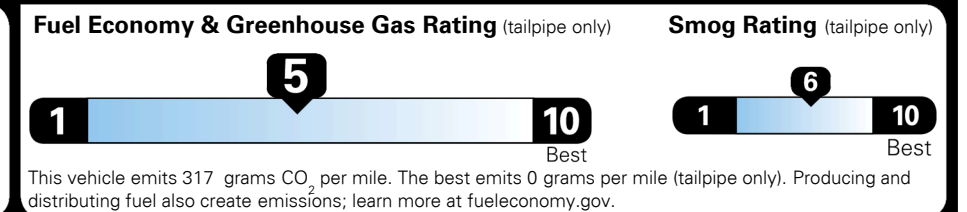

Actual results will vary for many reasons, including driving conditions and how you drive and maintain your vehicle. The average new vehicle gets 29 MPG and costs $8,500 to fuel over 5 years. Cost estimates are based on 15,000 miles per year at $ 3.30 per gallon. MPGe is miles per gasoline gallon equivalent. Vehicle emissions are a significant cause of climate change and smog.

fueleconomy.gov

Calculate personalized estimates and compare vehicles

GOVERNMENT 5-STAR SAFETY RATINGS

Overall Vehicle Score		Not Rated
Based on the combined rating of frontal, side and rollover. Should ONLY be compared to other vehicles of similar size and weight.		
Frontal	Driver	Not Rated
Crash	Passenger	Not Rated
Based on the risk of injury in a frontal impact. Should ONLY be compared to other vehicles of similar size and weight.		
Side	Front seat	Not Rated
Crash	Rear seat	Not Rated
Star ratings based on the risk of injury in a side impact.		
Rollover		Not Rated
Star ratings based on the risk of rollover in a single-vehicle crash.		

Star ratings range from 1 to 5 stars (★★★★★) with 5 being the highest.
Source: National Highway Traffic Safety Administration (NHTSA).
www.safercar.gov or 1-888-327-4236

Manufacturer's suggested retail price includes Manufacturer's recommended pre-delivery service. License and title fees, state and local taxes and other dealer installed options and accessories are not included in the manufacturer's suggested retail price.

PARTS CONTENT INFORMATION

FOR VEHICLES IN THIS CAR LINE U.S./CANADIAN PARTS CONTENT: 55 %

MAJOR SOURCES OF FOREIGN PARTS: KOREA: 30%

NOTE: PARTS CONTENT DOES NOT INCLUDE FINAL ASSEMBLY, DISTRIBUTION, OR OTHER NON-PARTS COSTS.

FOR THIS VEHICLE FINAL ASSEMBLY POINT: WEST POINT, GA, USA

COUNTRY OF ORIGIN ENGINE (MOTOR): USA

TRANSMISSION: USA