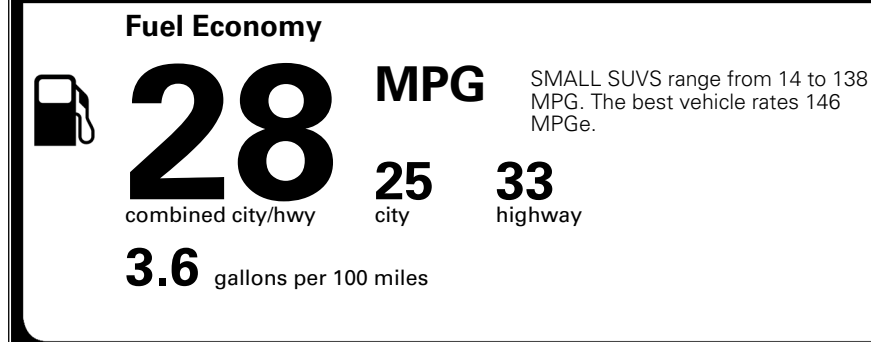

EPA DOT Fuel Economy and Environment

Gasoline Vehicle

You spend \$250 more in fuel costs over 5 years
 compared to the average new vehicle.

Annual fuel cost \$1,750

Actual results will vary for many reasons, including driving conditions and how you drive and maintain your vehicle. The average new vehicle gets 29 MPG and costs \$8,500 to fuel over 5 years. Cost estimates are based on 15,000 miles per year at \$ 3.30 per gallon. MPGe is miles per gasoline gallon equivalent. Vehicle emissions are a significant cause of climate change and smog.