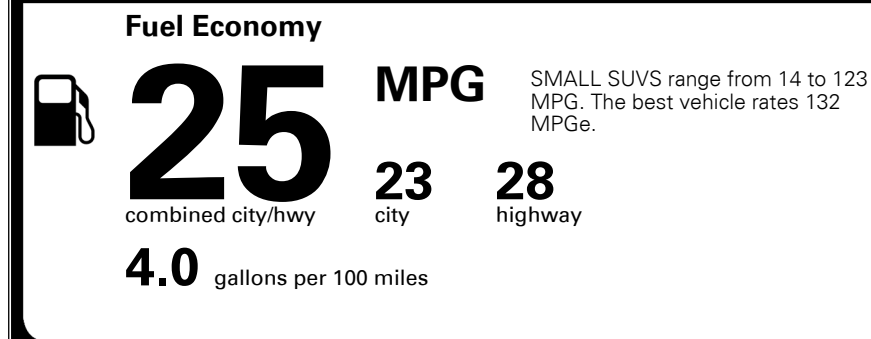

EPA DOT Fuel Economy and Environment

Gasoline Vehicle

You spend \$750 more in fuel costs over 5 years compared to the average new vehicle.

Annual fuel cost \$1,750

Actual results will vary for many reasons, including driving conditions and how you drive and maintain your vehicle. The average new vehicle gets 28 MPG and costs \$8,000 to fuel over 5 years. Cost estimates are based on 15,000 miles per year at \$ 2.95 per gallon. MPGe is miles per gasoline gallon equivalent. Vehicle emissions are a significant cause of climate change and smog.