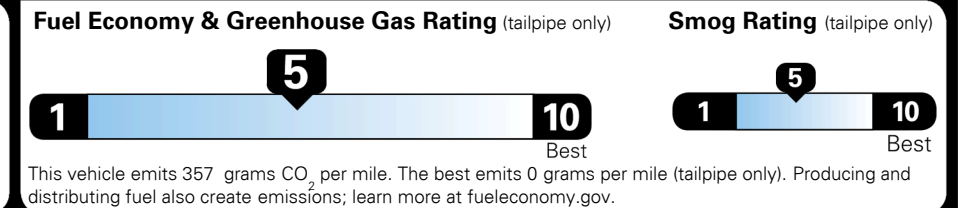

Actual results will vary for many reasons, including driving conditions and how you drive and maintain your vehicle. The average new vehicle gets 28 MPG and costs $8,000 to fuel over 5 years. Cost estimates are based on 15,000 miles per year at $ 2.95 per gallon. MPGe is miles per gasoline gallon equivalent. Vehicle emissions are a significant cause of climate change and smog.

fueleconomy.gov

Calculate personalized estimates and compare vehicles