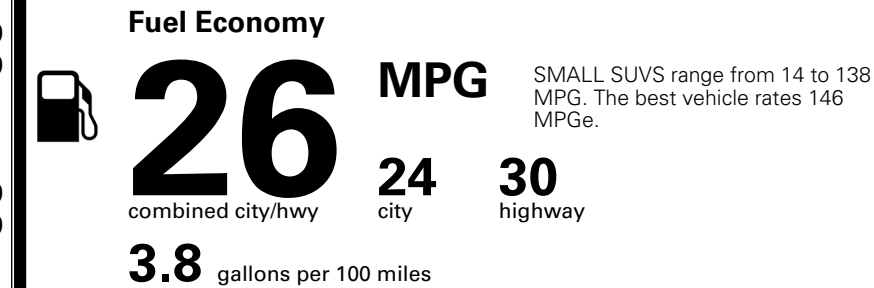

WARRANTY
 10 Year/100,000 Mile Limited Powertrain Warranty
 5 Year/60,000 Mile Limited Basic Warranty
 5 Year/60,000 Mile Roadside Assistance

MANUFACTURER'S SUGGESTED RETAIL PRICE ►

\$ 33,090.00

ADDITIONAL INSTALLED EQUIPMENT:
 (In addition to or in place of standard features)
 Wolf Gray Paint \$495.00
 X-Line Premium Package \$1,500.00
 - Panoramic Sunroof w/ Power Sunshade
 - Smart Power Liftgate
 - LED Interior Lighting
 First Aid Kit, Small \$45.00
 Mud Guards \$155.00

MSRP INCLUDING OPTIONS \$ 35,285.00

INLAND FREIGHT AND HANDLING \$ 1,495.00

TOTAL MANUFACTURER'S SUGGESTED RETAIL PRICE ► \$ 36,780.00

EPA DOT Fuel Economy and Environment

Gasoline Vehicle

You spend \$1,000 more in fuel costs over 5 years compared to the average new vehicle.