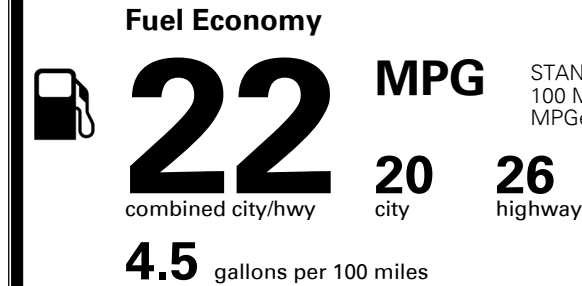

TOTAL ADDITIONAL WEIGHT: 0.9

EPA DOT Fuel Economy and Environment

Gasoline Vehicle

STANDARD SUVs range from 11 to 100 MPG. The best vehicle rates 140 MPGe.

You spend \$2,500 more in fuel costs over 5 years compared to the average new vehicle.