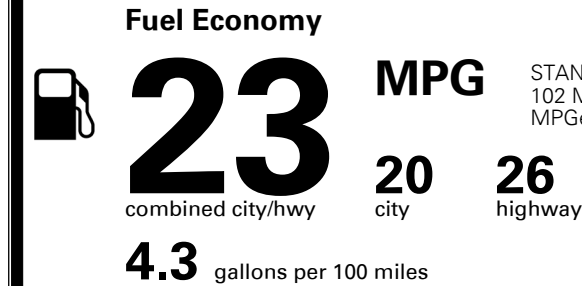

\$1,695.00

\$795.00

\$210.00

\$115.00

\$60.00

\$ 41,265.00

\$ 1,295.00

\$ 42,560.00

EPA DOT Fuel Economy and Environment

Gasoline Vehicle

You spend **\$1,250** more in fuel costs over 5 years compared to the average new vehicle.

Annual fuel cost **\$1,550**

Actual results will vary for many reasons, including driving conditions and how you drive and maintain your vehicle. The average new vehicle gets 27 MPG and costs \$6,500 to fuel over 5 years. Cost estimates are based on 15,000 miles per year at \$ 2.35 per gallon. MPGe is miles per gasoline gallon equivalent. Vehicle emissions are a significant cause of climate change and smog.