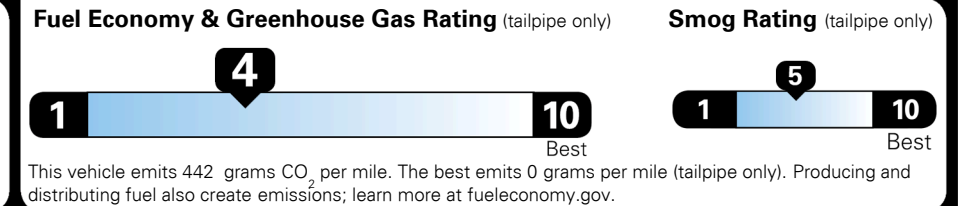

Actual results will vary for many reasons, including driving conditions and how you drive and maintain your vehicle. The average new vehicle gets 28 MPG and costs $9,500 to fuel over 5 years. Cost estimates are based on 15,000 miles per year at $ 3.50 per gallon. MPGe is miles per gasoline gallon equivalent. Vehicle emissions are a significant cause of climate change and smog.

fueleconomy.gov

Calculate personalized estimates and compare vehicles

GOVERNMENT 5-STAR SAFETY RATINGS

Overall Vehicle Score ★ ★ ★ ★ ★

Based on the combined rating of frontal, side and rollover.
Should ONLY be compared to other vehicles of similar size and weight.

Frontal	Driver	★ ★ ★ ★ ★
Crash	Passenger	★ ★ ★ ★ ★

Based on the risk of injury in a frontal impact.
Should ONLY be compared to other vehicles of similar size and weight.

Side	Front seat	★ ★ ★ ★ ★
Crash	Rear seat	★ ★ ★ ★ ★

Star ratings based on the risk of injury in a side impact.

Rollover ★ ★ ★ ★ ★

Star ratings based on the risk of rollover in a single-vehicle crash.

Star ratings range from 1 to 5 stars (★★★★★) with 5 being the highest.

Source: National Highway Traffic Safety Administration (NHTSA).

www.safercar.gov or 1-888-327-4236

Manufacturer's suggested retail price includes Manufacturer's recommended pre-delivery service. License and title fees, state and local taxes and other dealer installed options and accessories are not included in the manufacturer's suggested retail price.

PARTS CONTENT INFORMATION

FOR VEHICLES IN THIS CAR LINE U.S./CANADIAN PARTS CONTENT: 60 %

MAJOR SOURCES OF FOREIGN PARTS: KOREA: 30%

NOTE: PARTS CONTENT DOES NOT INCLUDE FINAL ASSEMBLY, DISTRIBUTION, OR OTHER NON-PARTS COSTS.

FOR THIS VEHICLE FINAL ASSEMBLY POINT: WEST POINT, GA, USA

COUNTRY OF ORIGIN

ENGINE (MOTOR): KOREA

TRANSMISSION: USA