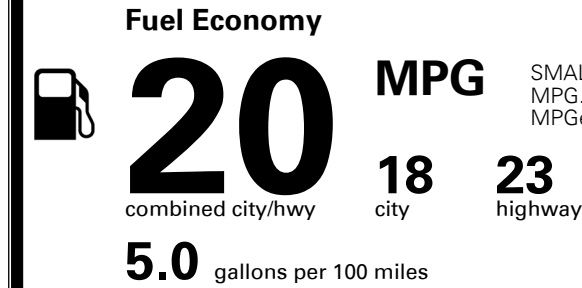

\$ 47,460.00

INLAND FREIGHT AND HANDLING

\$ 1,415.00

TOTAL MANUFACTURER'S SUGGESTED RETAIL PRICE ▶

\$ 48,875.00

TOTAL ADDITIONAL WEIGHT: 0.9

*Additional terms and conditions apply.

**Kia Connect may be currently unavailable for some Model Year 2022 and newer vehicles sold or purchased in Massachusetts; please see owners.kia.com for more information.

EPA DOT Fuel Economy and Environment

Gasoline Vehicle

SMALL SUVs range from 14 to 125 MPG. The best vehicle rates 140 MPGe.

You spend
\$3,500
 more in fuel costs
 over 5 years
 compared to the
 average new vehicle.