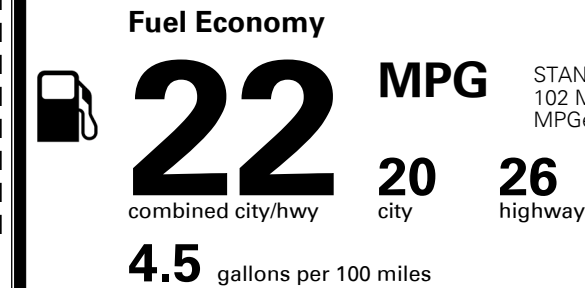

EPA DOT Fuel Economy and Environment

Gasoline Vehicle