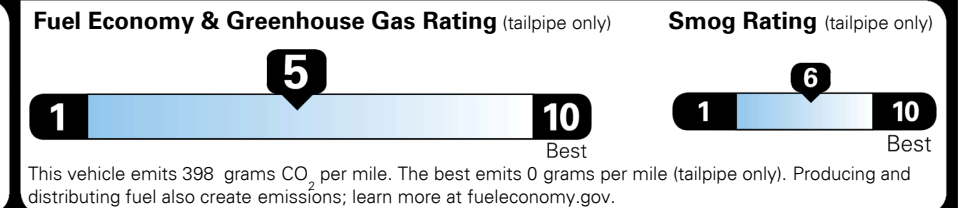

## EPA DOT Fuel Economy and Environment

Gasoline Vehicle

You spend  
**\$2,500**  
 more in fuel costs  
 over 5 years  
 compared to the  
 average new vehicle.

Annual fuel cost  
**\$2,450**

Actual results will vary for many reasons, including driving conditions and how you drive and maintain your vehicle. The average new vehicle gets 28 MPG and costs \$9,750 to fuel over 5 years. Cost estimates are based on 15,000 miles per year at \$ 3.60 per gallon. MPGe is miles per gasoline gallon equivalent. Vehicle emissions are a significant cause of climate change and smog.