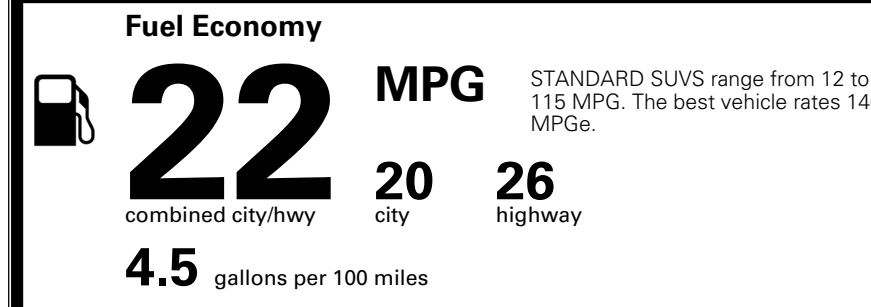

EPA DOT Fuel Economy and Environment

Gasoline Vehicle

You spend
\$2,750
 more in fuel costs
 over 5 years
 compared to the
 average new vehicle.

Annual fuel cost
\$2,250

Actual results will vary for many reasons, including driving conditions and how you drive and maintain your vehicle. The average new vehicle gets 29 MPG and costs \$8,500 to fuel over 5 years. Cost estimates are based on 15,000 miles per year at \$ 3.30 per gallon. MPGe is miles per gasoline gallon equivalent. Vehicle emissions are a significant cause of climate change and smog.