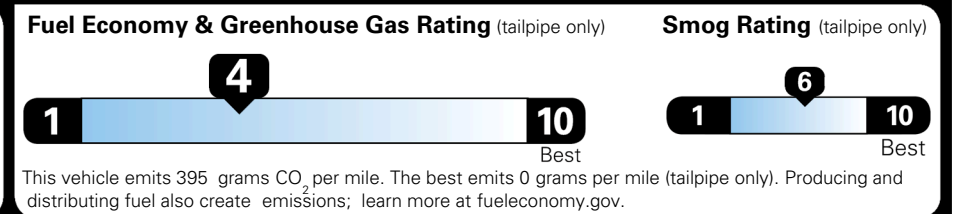

Actual results will vary for many reasons, including driving conditions and how you drive and maintain your vehicle. The average new vehicle gets 29 MPG and costs $8,500 to fuel over 5 years. Cost estimates are based on 15,000 miles per year at $ 3.30 per gallon. MPGe is miles per gasoline gallon equivalent. Vehicle emissions are a significant cause of climate change and smog.

fueleconomy.gov

Calculate personalized estimates and compare vehicles

GOVERNMENT 5-STAR SAFETY RATINGS

Overall Vehicle Score	Not Rated	
Based on the combined rating of frontal, side and rollover. Should ONLY be compared to other vehicles of similar size and weight.		
Frontal	Driver	Not Rated
Crash	Passenger	Not Rated
Based on the risk of injury in a frontal impact. Should ONLY be compared to other vehicles of similar size and weight.		
Side	Front seat	Not Rated
Crash	Rear seat	Not Rated
Star ratings based on the risk of injury in a side impact.		
Rollover	Not Rated	
Star ratings based on the risk of rollover in a single-vehicle crash.		

Star ratings range from 1 to 5 stars (★★★★★) with 5 being the highest.
Source: National Highway Traffic Safety Administration (NHTSA).
www.safercar.gov or 1-888-327-4236

Manufacturer's suggested retail price includes Manufacturer's recommended pre-delivery service. License and title fees, state and local taxes and other dealer installed options and accessories are not included in the manufacturer's suggested retail price.

PARTS CONTENT INFORMATION

FOR VEHICLES IN THIS CAR LINE U.S./CANADIAN PARTS CONTENT: 50 %

MAJOR SOURCES OF FOREIGN PARTS: KOREA: 35%

NOTE: PARTS CONTENT DOES NOT INCLUDE FINAL ASSEMBLY, DISTRIBUTION, OR OTHER NON-PARTS COSTS.

FOR THIS VEHICLE FINAL ASSEMBLY POINT: WEST POINT, GA, USA

COUNTRY OF ORIGIN
ENGINE (MOTOR): KOREA
TRANSMISSION: USA