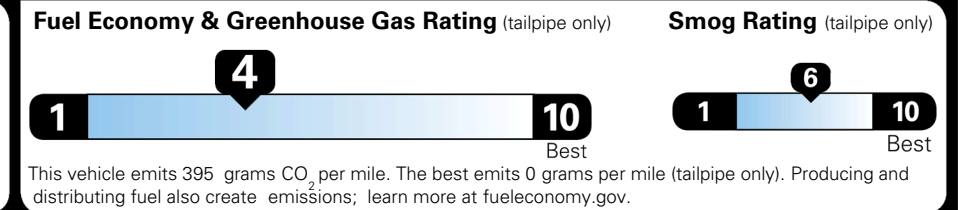

You spend **$2,750** more in fuel costs over 5 years compared to the average new vehicle.

Annual fuel cost **$2,250**