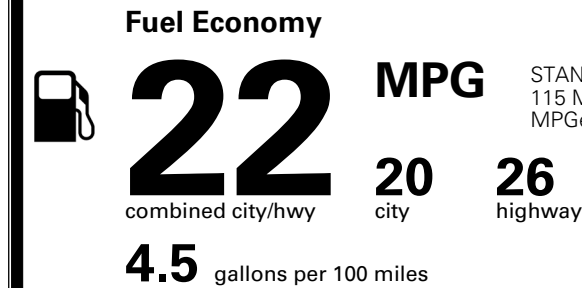

MSRP INCLUDING OPTIONS

\$ 45,350.00

INLAND FREIGHT AND HANDLING

\$ 1,545.00

TOTAL MANUFACTURER'S SUGGESTED RETAIL PRICE ▶

\$ 46,895.00

TOTAL ADDITIONAL WEIGHT: 8.4

EPA DOT Fuel Economy and Environment

Gasoline Vehicle

You spend **\$2,750** more in fuel costs over 5 years compared to the average new vehicle.

Annual fuel cost **\$2,250**

Actual results will vary for many reasons, including driving conditions and how you drive and maintain your vehicle. The average new vehicle gets 29 MPG and costs \$8,500 to fuel over 5 years. Cost estimates are based on 15,000 miles per year at \$ 3.30 per gallon. MPGe is miles per gasoline gallon equivalent. Vehicle emissions are a significant cause of climate change and smog.