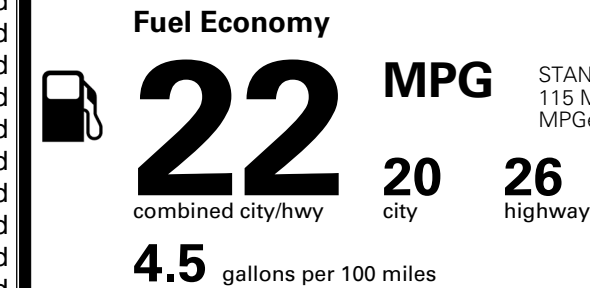

MSRP INCLUDING OPTIONS

\$ 44,285.00

INLAND FREIGHT AND HANDLING

\$ 1,545.00

TOTAL MANUFACTURER'S SUGGESTED RETAIL PRICE ▶

\$ 45,830.00

TOTAL ADDITIONAL WEIGHT:

EPA DOT Fuel Economy and Environment

Gasoline Vehicle

STANDARD SUVs range from 12 to 115 MPG. The best vehicle rates 146 MPGe.

You spend
\$2,750
 more in fuel costs
 over 5 years
 compared to the
 average new vehicle.

Annual fuel cost
\$2,250