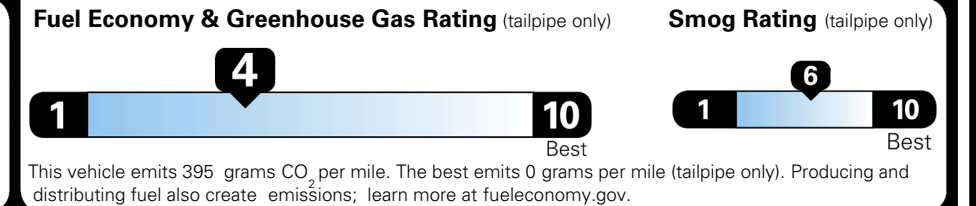

Actual results will vary for many reasons, including driving conditions and how you drive and maintain your vehicle. The average new vehicle gets 29 MPG and costs $8,500 to fuel over 5 years. Cost estimates are based on 15,000 miles per year at $ 3.30 per gallon. MPGe is miles per gasoline gallon equivalent. Vehicle emissions are a significant cause of climate change and smog.

fueleconomy.gov

Calculate personalized estimates and compare vehicles

GOVERNMENT 5-STAR SAFETY RATINGS

Overall Vehicle Score Not Rated

Based on the combined rating of frontal, side and rollover. Should ONLY be compared to other vehicles of similar size and weight.

Frontal Driver Not Rated

Crash Passenger Not Rated

Based on the risk of injury in a frontal impact. Should ONLY be compared to other vehicles of similar size and weight.

Side Front seat Not Rated

Crash Rear seat Not Rated

Star ratings based on the risk of injury in a side impact.

Rollover Not Rated

Star ratings based on the risk of rollover in a single-vehicle crash.

Star ratings range from 1 to 5 stars (★★★★★) with 5 being the highest.

Source: National Highway Traffic Safety Administration (NHTSA).

www.safercar.gov or 1-888-327-4236

Manufacturer's suggested retail price includes Manufacturer's recommended pre-delivery service. License and title fees, state and local taxes and other dealer installed options and accessories are not included in the manufacturer's suggested retail price.

PARTS CONTENT INFORMATION

FOR VEHICLES IN THIS CAR LINE U.S./CANADIAN PARTS CONTENT: 50 %

MAJOR SOURCES OF FOREIGN PARTS: KOREA: 35%

NOTE: PARTS CONTENT DOES NOT INCLUDE FINAL ASSEMBLY, DISTRIBUTION, OR OTHER NON-PARTS COSTS.

FOR THIS VEHICLE FINAL ASSEMBLY POINT: WEST POINT, GA, USA

COUNTRY OF ORIGIN ENGINE (MOTOR): KOREA

TRANSMISSION: USA