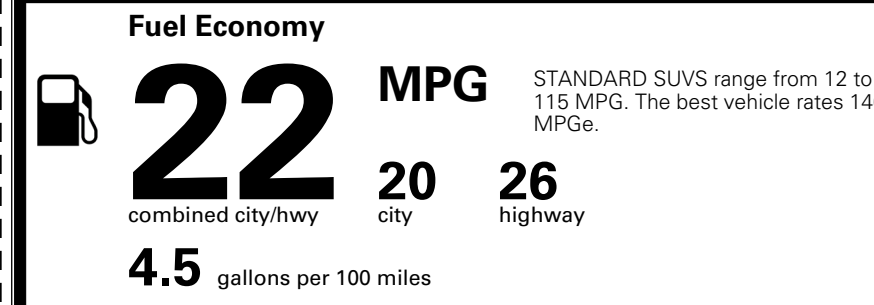

\$495.00
 \$295.00
 \$250.00

MSRP INCLUDING OPTIONS

\$ 44,830.00

INLAND FREIGHT AND HANDLING

\$ 1,545.00

TOTAL MANUFACTURER'S SUGGESTED RETAIL PRICE ▶

\$ 46,375.00

TOTAL ADDITIONAL WEIGHT: 7.2

EPA DOT Fuel Economy and Environment

Gasoline Vehicle

You spend \$2,750 more in fuel costs over 5 years
 compared to the average new vehicle.

Annual fuel cost \$2,250

Actual results will vary for many reasons, including driving conditions and how you drive and maintain your vehicle. The average new vehicle gets 29 MPG and costs \$8,500 to fuel over 5 years. Cost estimates are based on 15,000 miles per year at \$ 3.30 per gallon. MPGe is miles per gasoline gallon equivalent. Vehicle emissions are a significant cause of climate change and smog.