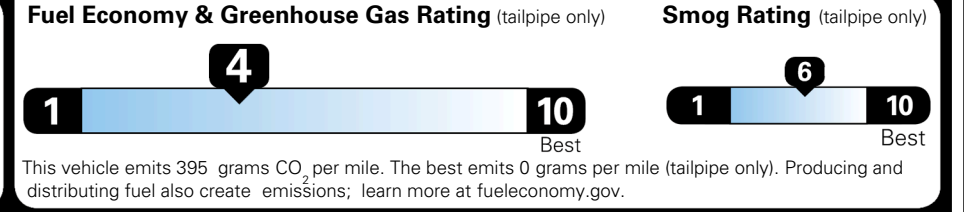

Actual results will vary for many reasons, including driving conditions and how you drive and maintain your vehicle. The average new vehicle gets 29 MPG and costs $8,500 to fuel over 5 years. Cost estimates are based on 15,000 miles per year at $ 3.30 per gallon. MPGe is miles per gasoline gallon equivalent. Vehicle emissions are a significant cause of climate change and smog.

fueleconomy.gov

Calculate personalized estimates and compare vehicles

GOVERNMENT 5-STAR SAFETY RATINGS

Overall Vehicle Score	Not Rated	
Based on the combined rating of frontal, side and rollover. Should ONLY be compared to other vehicles of similar size and weight.		
Frontal Crash	Driver	Not Rated
Based on the risk of injury in a frontal impact. Should ONLY be compared to other vehicles of similar size and weight.	Passenger	Not Rated
Side Crash	Front seat	Not Rated
Star ratings based on the risk of injury in a side impact.	Rear seat	Not Rated
Rollover	Not Rated	
Star ratings based on the risk of rollover in a single-vehicle crash.		

Star ratings range from 1 to 5 stars (★★★★★) with 5 being the highest.
Source: National Highway Traffic Safety Administration (NHTSA).
www.safercar.gov or 1-888-327-4236

Manufacturer's suggested retail price includes Manufacturer's recommended pre-delivery service. License and title fees, state and local taxes and other dealer installed options and accessories are not included in the manufacturer's suggested retail price.

PARTS CONTENT INFORMATION

FOR VEHICLES IN THIS CAR LINE U.S./CANADIAN PARTS CONTENT: 50 %

MAJOR SOURCES OF FOREIGN PARTS: KOREA: 35%

NOTE: PARTS CONTENT DOES NOT INCLUDE FINAL ASSEMBLY, DISTRIBUTION, OR OTHER NON-PARTS COSTS.

FOR THIS VEHICLE FINAL ASSEMBLY POINT: WEST POINT, GA, USA

COUNTRY OF ORIGIN ENGINE (MOTOR): KOREA
TRANSMISSION: USA