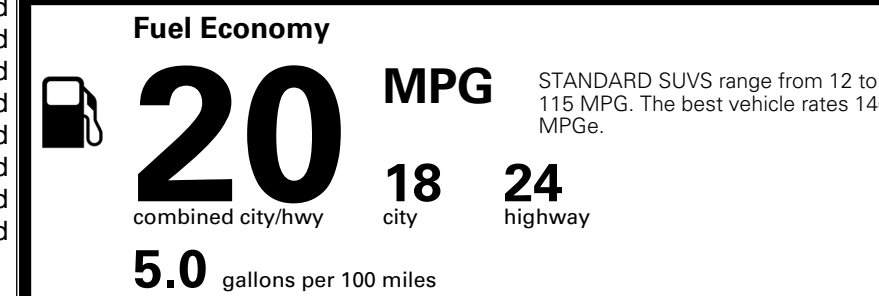

EPA DOT Fuel Economy and Environment

Gasoline Vehicle

You spend
\$4,000
 more in fuel costs
 over 5 years
 compared to the
 average new vehicle.

Annual fuel cost
\$2,500

Actual results will vary for many reasons, including driving conditions and how you drive and maintain your vehicle. The average new vehicle gets 29 MPG and costs \$8,500 to fuel over 5 years. Cost estimates are based on 15,000 miles per year at \$ 3.30 per gallon. MPGe is miles per gasoline gallon equivalent. Vehicle emissions are a significant cause of climate change and smog.