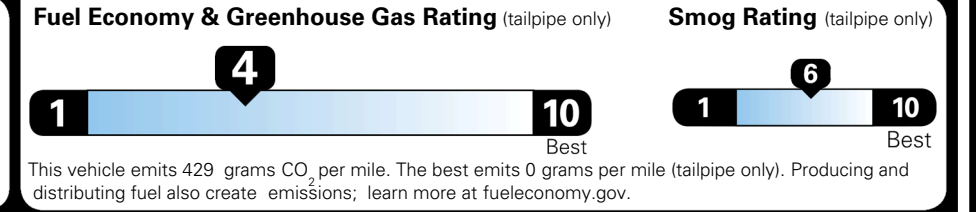

Actual results will vary for many reasons, including driving conditions and how you drive and maintain your vehicle. The average new vehicle gets 29 MPG and costs $8,500 to fuel over 5 years. Cost estimates are based on 15,000 miles per year at $ 3.30 per gallon. MPGe is miles per gasoline gallon equivalent. Vehicle emissions are a significant cause of climate change and smog.

fueleconomy.gov

Calculate personalized estimates and compare vehicles

GOVERNMENT 5-STAR SAFETY RATINGS

Overall Vehicle Score	Not Rated	
Based on the combined rating of frontal, side and rollover. Should ONLY be compared to other vehicles of similar size and weight.		
Frontal	Driver	Not Rated
Crash	Passenger	Not Rated
Based on the risk of injury in a frontal impact. Should ONLY be compared to other vehicles of similar size and weight.		
Side	Front seat	Not Rated
Crash	Rear seat	Not Rated
Star ratings based on the risk of injury in a side impact.		
Rollover	Not Rated	
Star ratings based on the risk of rollover in a single-vehicle crash.		

Star ratings range from 1 to 5 stars (★★★★★) with 5 being the highest.
Source: National Highway Traffic Safety Administration (NHTSA).
www.safercar.gov or 1-888-327-4236

Manufacturer's suggested retail price includes Manufacturer's recommended pre-delivery service. License and title fees, state and local taxes and other dealer installed options and accessories are not included in the manufacturer's suggested retail price.

PARTS CONTENT INFORMATION

FOR VEHICLES IN THIS CAR LINE U.S./CANADIAN PARTS CONTENT: 50 %

MAJOR SOURCES OF FOREIGN PARTS: KOREA: 35%

NOTE: PARTS CONTENT DOES NOT INCLUDE FINAL ASSEMBLY, DISTRIBUTION, OR OTHER NON-PARTS COSTS.

FOR THIS VEHICLE FINAL ASSEMBLY POINT: WEST POINT, GA, USA

COUNTRY OF ORIGIN
ENGINE (MOTOR): KOREA
TRANSMISSION: USA