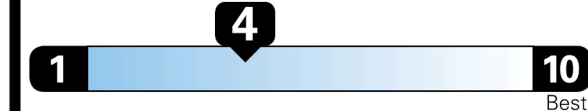

Fuel Economy & Greenhouse Gas Rating (tailpipe only)

This vehicle emits 429 grams CO₂ per mile. The best emits 0 grams per mile (tailpipe only). Producing and distributing fuel also create emissions; learn more at fueleconomy.gov.