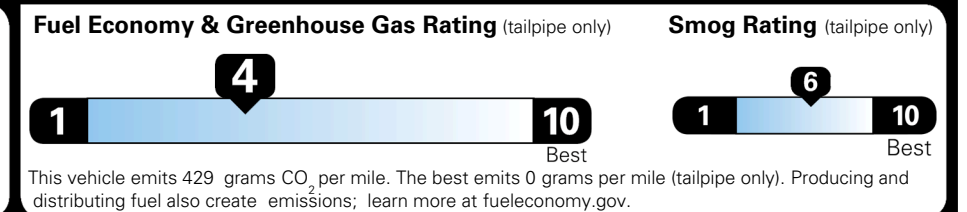

## EPA DOT Fuel Economy and Environment

Gasoline Vehicle

You spend  
**\$4,000**  
 more in fuel costs  
 over 5 years  
 compared to the  
 average new vehicle.

Annual fuel cost  
**\$2,500**

Actual results will vary for many reasons, including driving conditions and how you drive and maintain your vehicle. The average new vehicle gets 29 MPG and costs \$8,500 to fuel over 5 years. Cost estimates are based on 15,000 miles per year at \$ 3.30 per gallon. MPGe is miles per gasoline gallon equivalent. Vehicle emissions are a significant cause of climate change and smog.