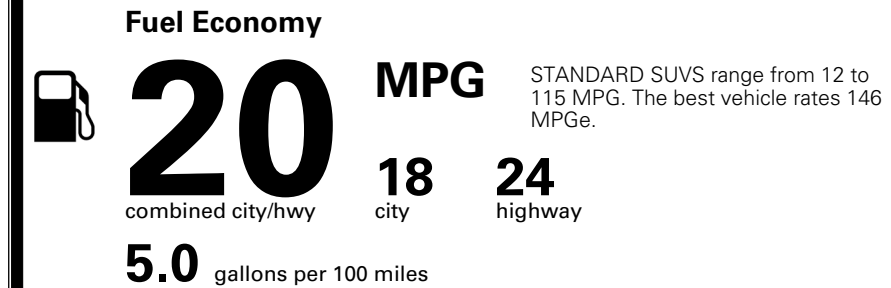

MANUFACTURER'S SUGGESTED RETAIL PRICE ▶

COMPARE X-LINE EX AWD FEATURES
Added to/in place of standard EX AWD features

- 21" Gloss Black Alloy Wheels
- LED Projector Fog Lights
- X-Line Exterior and Interior Styling
- Liftgate Lamp
- Black Exterior Emblems
- 2nd Row Captain's Chairs (2 Seats)
- Self-Leveling Rear Suspension

ADDITIONAL INSTALLED EQUIPMENT:
(In addition to or in place of standard features)
Carpeted Floor Mats
Mud Guards X-Line

$ 47,290.00

Included
Included
Included
Included
Included
Included
Included

$250.00
$145.00

MSRP INCLUDING OPTIONS

$ 47,685.00

INLAND FREIGHT AND HANDLING

$ 1,545.00

TOTAL MANUFACTURER'S SUGGESTED RETAIL PRICE ▶

$ 49,230.00

TOTAL ADDITIONAL WEIGHT: 11.7

*Additional terms and conditions apply.
**Kia Connect may be currently unavailable for some Model Year 2022 and newer vehicles sold or purchased in Massachusetts; please see owners.kia.com for more information.
NOTE: When you purchase this vehicle, Kia America, Inc. collects personal information you provide to the dealership. For information on our collection and use of personal information and your rights, please see our Privacy Policy on www.kia.com.

EPA DOT Fuel Economy and Environment

Gasoline Vehicle

You spend
$4,000
more in fuel costs
over 5 years
compared to the
average new vehicle.

Annual fuel cost
$2,500