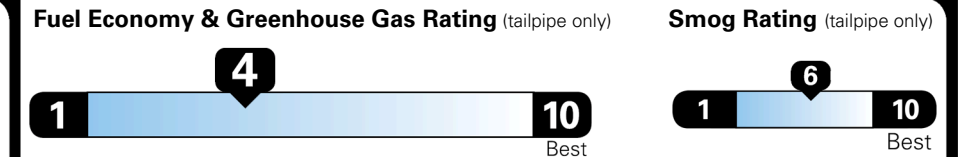

This vehicle emits 429 grams CO₂ per mile. The best emits 0 grams per mile (tailpipe only). Producing and distributing fuel also create emissions; learn more at fueleconomy.gov.

Actual results will vary for many reasons, including driving conditions and how you drive and maintain your vehicle. The average new vehicle gets 29 MPG and costs $8,500 to fuel over 5 years. Cost estimates are based on 15,000 miles per year at $ 3.30 per gallon. MPGe is miles per gasoline gallon equivalent. Vehicle emissions are a significant cause of climate change and smog.

fueleconomy.gov

Calculate personalized estimates and compare vehicles

GOVERNMENT 5-STAR SAFETY RATINGS

Overall Vehicle Score Not Rated

Based on the combined rating of frontal, side and rollover.
Should ONLY be compared to other vehicles of similar size and weight.

Frontal Driver Not Rated

Crash Passenger Not Rated

Based on the risk of injury in a frontal impact.
Should ONLY be compared to other vehicles of similar size and weight.

Side Front seat Not Rated

Crash Rear seat Not Rated

Star ratings based on the risk of injury in a side impact.

Rollover Not Rated

Star ratings based on the risk of rollover in a single-vehicle crash.

Star ratings range from 1 to 5 stars (★★★★★) with 5 being the highest.

Source: National Highway Traffic Safety Administration (NHTSA).

www.safercar.gov or 1-888-327-4236

Manufacturer's suggested retail price includes Manufacturer's recommended pre-delivery service. License and title fees, state and local taxes and other dealer installed options and accessories are not included in the manufacturer's suggested retail price.

PARTS CONTENT INFORMATION

FOR VEHICLES IN THIS CAR LINE U.S./CANADIAN PARTS CONTENT: 50 %

MAJOR SOURCES OF FOREIGN PARTS: KOREA: 35%

NOTE: PARTS CONTENT DOES NOT INCLUDE FINAL ASSEMBLY, DISTRIBUTION, OR OTHER NON-PARTS COSTS.

FOR THIS VEHICLE FINAL ASSEMBLY POINT: WEST POINT, GA, USA

COUNTRY OF ORIGIN

ENGINE (MOTOR): KOREA

TRANSMISSION: USA