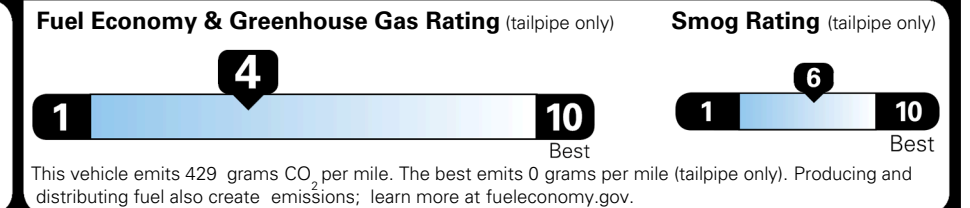

You spend
$4,000
more in fuel costs
over 5 years
compared to the
average new vehicle.

Annual fuel cost
$2,500