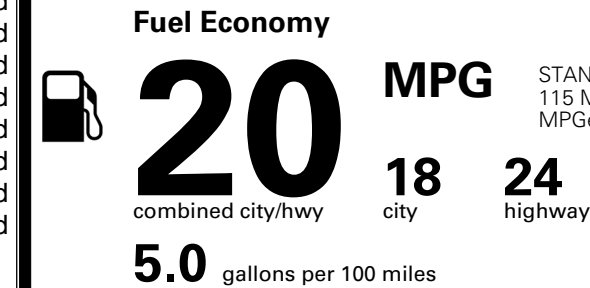

\$995.00
 \$250.00
 \$145.00

MSRP INCLUDING OPTIONS

\$ 48,680.00

INLAND FREIGHT AND HANDLING

\$ 1,545.00

TOTAL MANUFACTURER'S SUGGESTED RETAIL PRICE ▶

\$ 50,225.00

TOTAL ADDITIONAL WEIGHT: 11.7

EPA DOT Fuel Economy and Environment

Gasoline Vehicle

You spend
\$4,000
 more in fuel costs
 over 5 years
 compared to the
 average new vehicle.

Annual fuel cost
\$2,500

Actual results will vary for many reasons, including driving conditions and how you drive and maintain your vehicle. The average new vehicle gets 29 MPG and costs \$8,500 to fuel over 5 years. Cost estimates are based on 15,000 miles per year at \$ 3.30 per gallon. MPGe is miles per gasoline gallon equivalent. Vehicle emissions are a significant cause of climate change and smog.