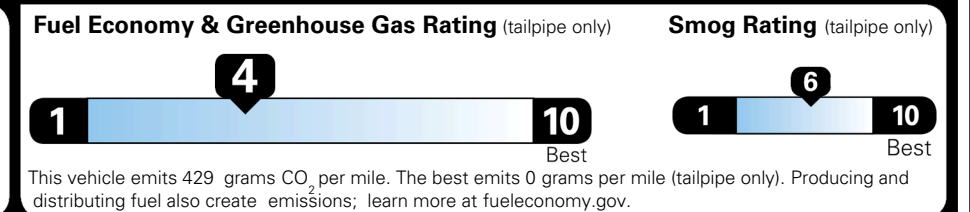

\$495.00
 \$625.00
 \$250.00
 \$145.00

MSRP INCLUDING OPTIONS

\$ 48,805.00

INLAND FREIGHT AND HANDLING

\$ 1,545.00

TOTAL MANUFACTURER'S SUGGESTED RETAIL PRICE ▶

\$ 50,350.00

TOTAL ADDITIONAL WEIGHT: 11.7

EPA DOT Fuel Economy and Environment

Gasoline Vehicle

You spend
\$4,000
 more in fuel costs
 over 5 years
 compared to the
 average new vehicle.

Annual fuel cost
\$2,500

Actual results will vary for many reasons, including driving conditions and how you drive and maintain your vehicle. The average new vehicle gets 29 MPG and costs \$8,500 to fuel over 5 years. Cost estimates are based on 15,000 miles per year at \$ 3.30 per gallon. MPGe is miles per gasoline gallon equivalent. Vehicle emissions are a significant cause of climate change and smog.