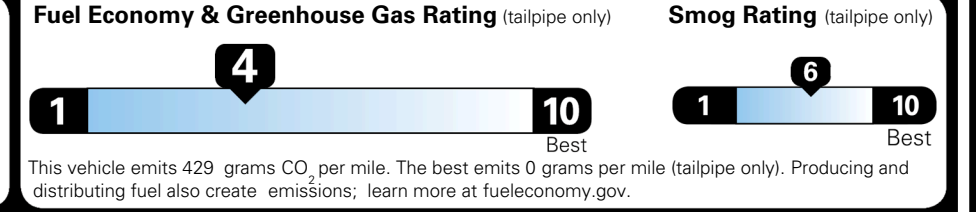

Actual results will vary for many reasons, including driving conditions and how you drive and maintain your vehicle. The average new vehicle gets 29 MPG and costs $8,500 to fuel over 5 years. Cost estimates are based on 15,000 miles per year at $ 3.30 per gallon. MPGe is miles per gasoline gallon equivalent. Vehicle emissions are a significant cause of climate change and smog.

fueleconomy.gov

Calculate personalized estimates and compare vehicles

GOVERNMENT 5-STAR SAFETY RATINGS

Overall Vehicle Score		Not Rated
Based on the combined rating of frontal, side and rollover. Should ONLY be compared to other vehicles of similar size and weight.		
Frontal	Driver	Not Rated
Crash	Passenger	Not Rated
Based on the risk of injury in a frontal impact. Should ONLY be compared to other vehicles of similar size and weight.		
Side	Front seat	Not Rated
Crash	Rear seat	Not Rated
Star ratings based on the risk of injury in a side impact.		
Rollover		Not Rated
Star ratings based on the risk of rollover in a single-vehicle crash.		

Star ratings range from 1 to 5 stars (★★★★★) with 5 being the highest.
Source: National Highway Traffic Safety Administration (NHTSA).
www.safercar.gov or 1-888-327-4236

Manufacturer's suggested retail price includes Manufacturer's recommended pre-delivery service. License and title fees, state and local taxes and other dealer installed options and accessories are not included in the manufacturer's suggested retail price.

PARTS CONTENT INFORMATION

FOR VEHICLES IN THIS CAR LINE U.S./CANADIAN PARTS CONTENT: 50 %

MAJOR SOURCES OF FOREIGN PARTS: KOREA: 35%

NOTE: PARTS CONTENT DOES NOT INCLUDE FINAL ASSEMBLY, DISTRIBUTION, OR OTHER NON-PARTS COSTS.

FOR THIS VEHICLE FINAL ASSEMBLY POINT: WEST POINT, GA, USA

COUNTRY OF ORIGIN ENGINE (MOTOR): KOREA
TRANSMISSION: USA