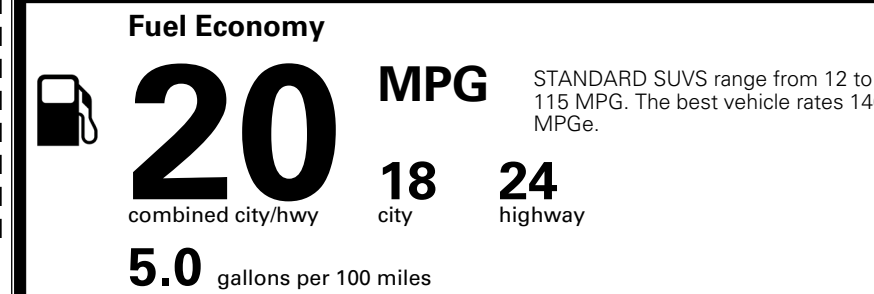

EPA DOT Fuel Economy and Environment

Gasoline Vehicle

You spend \$4,000 more in fuel costs over 5 years compared to the average new vehicle.

Annual fuel cost \$2,500

Actual results will vary for many reasons, including driving conditions and how you drive and maintain your vehicle. The average new vehicle gets 29 MPG and costs \$8,500 to fuel over 5 years. Cost estimates are based on 15,000 miles per year at \$ 3.30 per gallon. MPGe is miles per gasoline gallon equivalent. Vehicle emissions are a significant cause of climate change and smog.