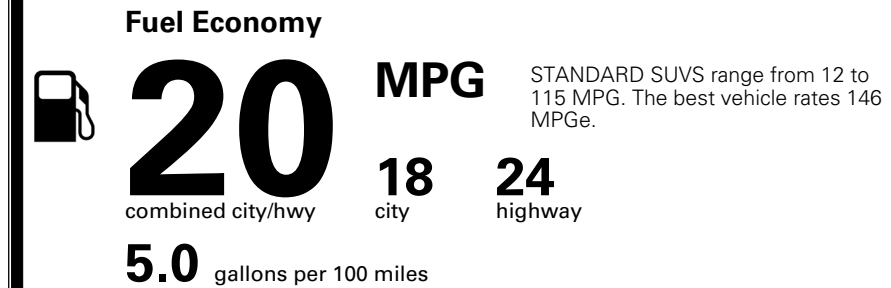

MSRP INCLUDING OPTIONS \$ 48,805.00

INLAND FREIGHT AND HANDLING \$ 1,545.00

TOTAL MANUFACTURER'S SUGGESTED RETAIL PRICE ▶ \$ 50,350.00

TOTAL ADDITIONAL WEIGHT: 11.7

EPA DOT Fuel Economy and Environment

Gasoline Vehicle