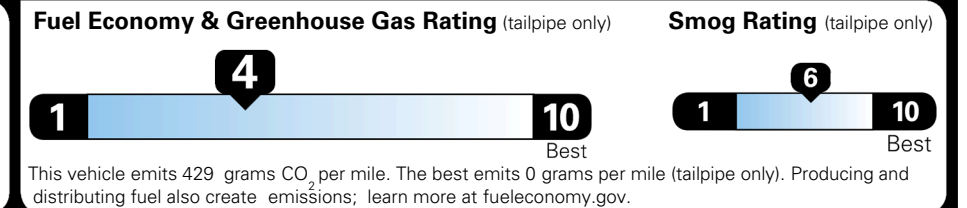

Actual results will vary for many reasons, including driving conditions and how you drive and maintain your vehicle. The average new vehicle gets 29 MPG and costs $8,500 to fuel over 5 years. Cost estimates are based on 15,000 miles per year at $ 3.30 per gallon. MPGe is miles per gasoline gallon equivalent. Vehicle emissions are a significant cause of climate change and smog.

fueleconomy.gov

Calculate personalized estimates and compare vehicles

GOVERNMENT 5-STAR SAFETY RATINGS

Overall Vehicle Score	Not Rated	
Based on the combined rating of frontal, side and rollover. Should ONLY be compared to other vehicles of similar size and weight.		
Frontal	Driver	Not Rated
Crash	Passenger	Not Rated
Based on the risk of injury in a frontal impact. Should ONLY be compared to other vehicles of similar size and weight.		
Side	Front seat	Not Rated
Crash	Rear seat	Not Rated
Star ratings based on the risk of injury in a side impact.		
Rollover	Not Rated	
Star ratings based on the risk of rollover in a single-vehicle crash.		

Star ratings range from 1 to 5 stars (★★★★★) with 5 being the highest.
Source: National Highway Traffic Safety Administration (NHTSA).
www.safercar.gov or 1-888-327-4236

Manufacturer's suggested retail price includes Manufacturer's recommended pre-delivery service. License and title fees, state and local taxes and other dealer installed options and accessories are not included in the manufacturer's suggested retail price.

PARTS CONTENT INFORMATION

FOR VEHICLES IN THIS CAR LINE U.S./CANADIAN PARTS CONTENT: 50 %

MAJOR SOURCES OF FOREIGN PARTS: KOREA: 35%

NOTE: PARTS CONTENT DOES NOT INCLUDE FINAL ASSEMBLY, DISTRIBUTION, OR OTHER NON-PARTS COSTS.

FOR THIS VEHICLE FINAL ASSEMBLY POINT: WEST POINT, GA, USA

COUNTRY OF ORIGIN ENGINE (MOTOR): KOREA
TRANSMISSION: USA