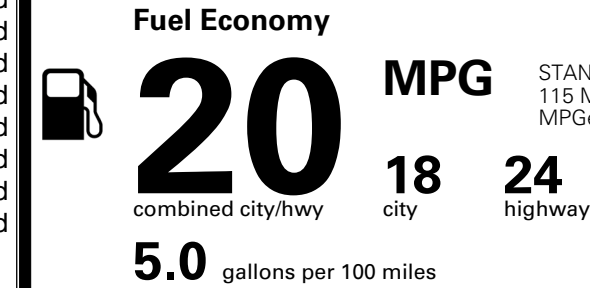

\$495.00
 \$625.00
 \$250.00
 \$145.00

MSRP INCLUDING OPTIONS

\$ 48,805.00

INLAND FREIGHT AND HANDLING

\$ 1,545.00

TOTAL MANUFACTURER'S SUGGESTED RETAIL PRICE ▶

\$ 50,350.00

TOTAL ADDITIONAL WEIGHT: 11.7

EPA DOT Fuel Economy and Environment

Gasoline Vehicle

STANDARD SUVS range from 13 to 115 MPG. The best vehicle rates 146 MPGe.

You spend
\$3,500
 more in fuel costs
 over 5 years
 compared to the
 average new vehicle.

Annual fuel cost
\$2,300

Fuel Economy & Greenhouse Gas Rating (tailpipe only) Smog Rating (tailpipe only)

This vehicle emits 429 grams CO₂ per mile. The best emits 0 grams per mile (tailpipe only). Producing and distributing fuel also create emissions; learn more at fueleconomy.gov.