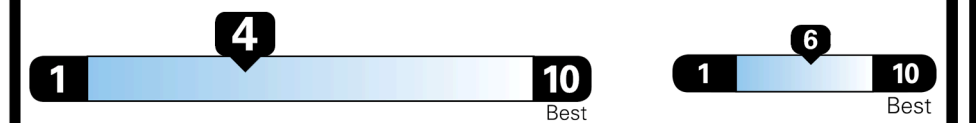

Fuel Economy & Greenhouse Gas Rating (tailpipe only) Smog Rating (tailpipe only)

This vehicle emits 429 grams CO₂ per mile. The best emits 0 grams per mile (tailpipe only). Producing and distributing fuel also create emissions; learn more at fueleconomy.gov.

Actual results will vary for many reasons, including driving conditions and how you drive and maintain your vehicle. The average new vehicle gets 29 MPG and costs $8,000 to fuel over 5 years. Cost estimates are based on 15,000 miles per year at $ 3.10 per gallon. MPGe is miles per gasoline gallon equivalent. Vehicle emissions are a significant cause of climate change and smog.

fueleconomy.gov

Calculate personalized estimates and compare vehicles