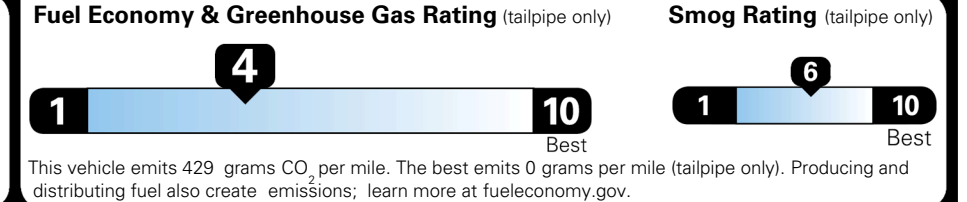

You spend
$3,500
more in fuel costs
over 5 years
compared to the
average new vehicle.

Annual fuel cost
$2,300