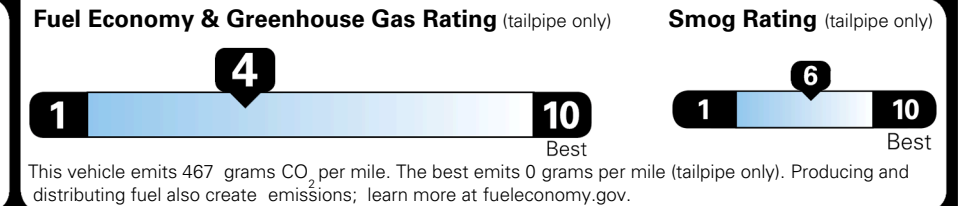

You spend
$4,250
more in fuel costs
over 5 years
compared to the
average new vehicle.

Annual fuel cost
$2,450