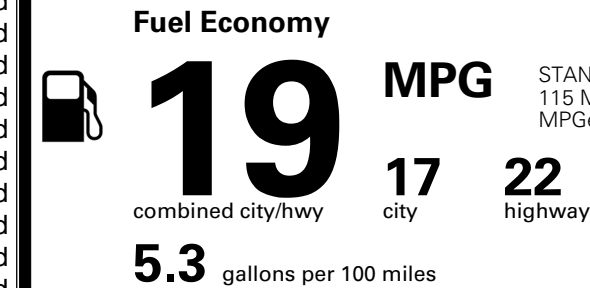

INLAND FREIGHT AND HANDLING

\$ 1,545.00

TOTAL MANUFACTURER'S SUGGESTED RETAIL PRICE ▶

\$ 56,125.00

TOTAL ADDITIONAL WEIGHT: 11.7

EPA DOT Fuel Economy and Environment

Gasoline Vehicle

You spend
\$4,250
 more in fuel costs
 over 5 years
 compared to the
 average new vehicle.

Annual fuel cost
\$2,450

Actual results will vary for many reasons, including driving conditions and how you drive and maintain your vehicle. The average new vehicle gets 29 MPG and costs \$8,000 to fuel over 5 years. Cost estimates are based on 15,000 miles per year at \$ 3.10 per gallon. MPGe is miles per gasoline gallon equivalent. Vehicle emissions are a significant cause of climate change and smog.