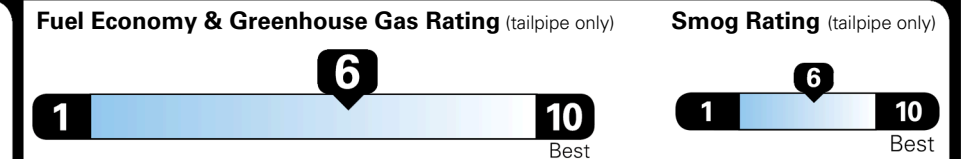

This vehicle emits 281 grams CO₂ per mile. The best emits 0 grams per mile (tailpipe only). Producing and distributing fuel also create emissions; learn more at fueleconomy.gov.

Actual results will vary for many reasons, including driving conditions and how you drive and maintain your vehicle. The average new vehicle gets 29 MPG and costs $8,000 to fuel over 5 years. Cost estimates are based on 15,000 miles per year at $ 3.10 per gallon. MPGe is miles per gasoline gallon equivalent. Vehicle emissions are a significant cause of climate change and smog.

fueleconomy.gov

Calculate personalized estimates and compare vehicles

GOVERNMENT 5-STAR SAFETY RATINGS

Overall Vehicle Score Not Rated

Based on the combined rating of frontal, side and rollover. Should ONLY be compared to other vehicles of similar size and weight.

Frontal Driver Not Rated

Crash Passenger Not Rated

Based on the risk of injury in a frontal impact. Should ONLY be compared to other vehicles of similar size and weight.

Side Front seat Not Rated

Crash Rear seat Not Rated

Star ratings based on the risk of injury in a side impact.

Rollover Not Rated

Star ratings based on the risk of rollover in a single-vehicle crash.

Star ratings range from 1 to 5 stars (★★★★★) with 5 being the highest.

Source: National Highway Traffic Safety Administration (NHTSA).

www.safercar.gov or 1-888-327-4236

Manufacturer's suggested retail price includes Manufacturer's recommended pre-delivery service. License and title fees, state and local taxes and other dealer installed options and accessories are not included in the manufacturer's suggested retail price.

PARTS CONTENT INFORMATION

FOR VEHICLES IN THIS CAR LINE U.S./CANADIAN PARTS CONTENT: 45 %

MAJOR SOURCES OF FOREIGN PARTS: KOREA: 40%

NOTE: PARTS CONTENT DOES NOT INCLUDE FINAL ASSEMBLY, DISTRIBUTION, OR OTHER NON-PARTS COSTS.

FOR THIS VEHICLE FINAL ASSEMBLY POINT: WEST POINT, GA, USA

COUNTRY OF ORIGIN ENGINE (MOTOR): KOREA
TRANSMISSION: MEXICO