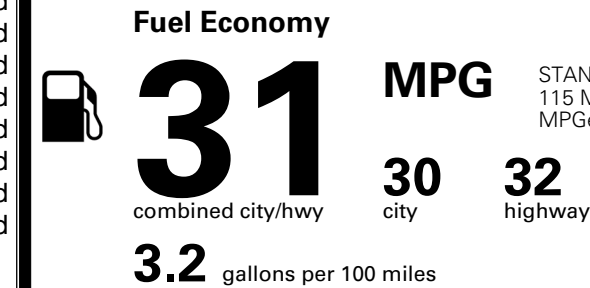

\$495.00
 \$295.00
 \$250.00

MSRP INCLUDING OPTIONS

\$ 55,530.00

INLAND FREIGHT AND HANDLING

\$ 1,545.00

TOTAL MANUFACTURER'S SUGGESTED RETAIL PRICE ▶

\$ 57,075.00

TOTAL ADDITIONAL WEIGHT: 7.3

EPA DOT Fuel Economy and Environment

Gasoline Vehicle

STANDARD SUVS range from 13 to 115 MPG. The best vehicle rates 146 MPGe.

You save \$500
 in fuel costs over 5 years compared to the average new vehicle.