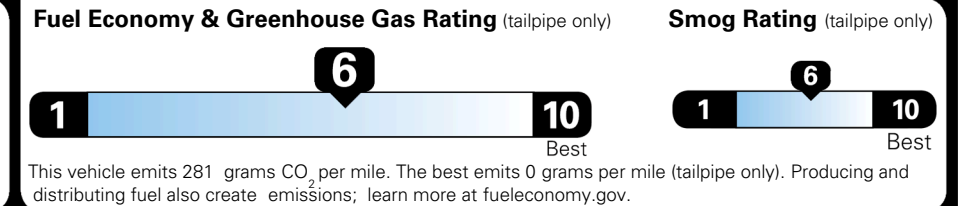

\$ 56,825.00

EPA DOT Fuel Economy and Environment

Gasoline Vehicle

You save \$500
 in fuel costs over 5 years compared to the average new vehicle.

Annual fuel cost **\$1,500**

Actual results will vary for many reasons, including driving conditions and how you drive and maintain your vehicle. The average new vehicle gets 29 MPG and costs \$8,000 to fuel over 5 years. Cost estimates are based on 15,000 miles per year at \$ 3.10 per gallon. MPGe is miles per gasoline gallon equivalent. Vehicle emissions are a significant cause of climate change and smog.