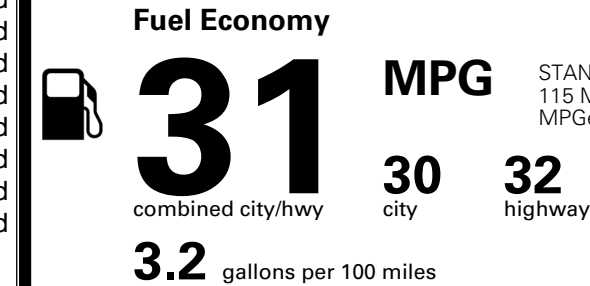

\$495.00
 \$295.00
 \$250.00

MSRP INCLUDING OPTIONS

\$ 55,530.00

INLAND FREIGHT AND HANDLING

\$ 1,545.00

TOTAL MANUFACTURER'S SUGGESTED RETAIL PRICE ▶

\$ 57,075.00

TOTAL ADDITIONAL WEIGHT:

EPA DOT Fuel Economy and Environment

Gasoline Vehicle

STANDARD SUVS range from 13 to 115 MPG. The best vehicle rates 146 MPGe.

You save \$500
 in fuel costs over 5 years compared to the average new vehicle.