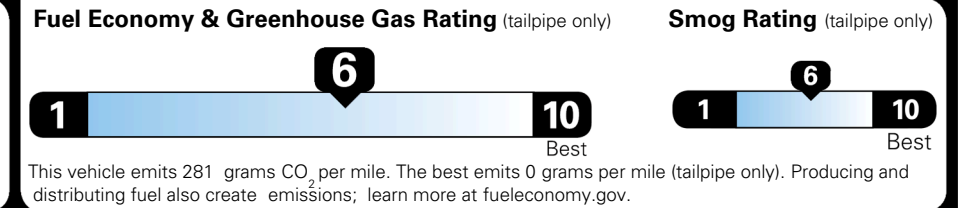

Actual results will vary for many reasons, including driving conditions and how you drive and maintain your vehicle. The average new vehicle gets 29 MPG and costs $8,000 to fuel over 5 years. Cost estimates are based on 15,000 miles per year at $ 3.10 per gallon. MPGe is miles per gasoline gallon equivalent. Vehicle emissions are a significant cause of climate change and smog.

fueleconomy.gov

Calculate personalized estimates and compare vehicles

GOVERNMENT 5-STAR SAFETY RATINGS

Overall Vehicle Score Not Rated

Based on the combined rating of frontal, side and rollover. Should ONLY be compared to other vehicles of similar size and weight.

Frontal	Driver	Not Rated
Crash	Passenger	Not Rated

Based on the risk of injury in a frontal impact. Should ONLY be compared to other vehicles of similar size and weight.

Side	Front seat	Not Rated
Crash	Rear seat	Not Rated

Star ratings based on the risk of injury in a side impact.

Rollover Not Rated

Star ratings based on the risk of rollover in a single-vehicle crash.

Star ratings range from 1 to 5 stars (★★★★★) with 5 being the highest.

Source: National Highway Traffic Safety Administration (NHTSA).

www.safercar.gov or 1-888-327-4236

Manufacturer's suggested retail price includes Manufacturer's recommended pre-delivery service. License and title fees, state and local taxes and other dealer installed options and accessories are not included in the manufacturer's suggested retail price.

PARTS CONTENT INFORMATION

FOR VEHICLES IN THIS CAR LINE U.S./CANADIAN PARTS CONTENT: 45 %

MAJOR SOURCES OF FOREIGN PARTS: KOREA: 40%

NOTE: PARTS CONTENT DOES NOT INCLUDE FINAL ASSEMBLY, DISTRIBUTION, OR OTHER NON-PARTS COSTS.

FOR THIS VEHICLE FINAL ASSEMBLY POINT: WEST POINT, GA, USA

COUNTRY OF ORIGIN

ENGINE (MOTOR): KOREA

TRANSMISSION: MEXICO