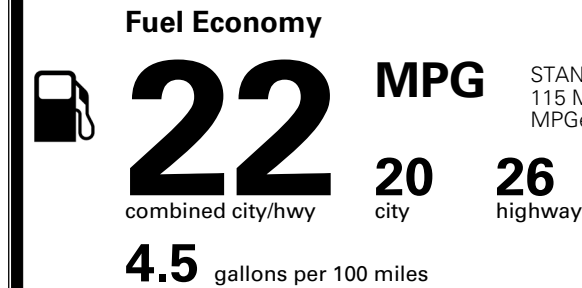

\$495.00
 \$250.00
 \$390.00
 \$45.00
 \$145.00

MSRP INCLUDING OPTIONS

\$ 43,415.00

INLAND FREIGHT AND HANDLING

\$ 1,545.00

TOTAL MANUFACTURER'S SUGGESTED RETAIL PRICE ▶

\$ 44,960.00

TOTAL ADDITIONAL WEIGHT: 11.6

EPA DOT Fuel Economy and Environment

Gasoline Vehicle

You spend
\$2,500
 more in fuel costs
 over 5 years
 compared to the
 average new vehicle.

Annual fuel cost
\$2,100

Actual results will vary for many reasons, including driving conditions and how you drive and maintain your vehicle. The average new vehicle gets 29 MPG and costs \$8,000 to fuel over 5 years. Cost estimates are based on 15,000 miles per year at \$ 3.10 per gallon. MPGe is miles per gasoline gallon equivalent. Vehicle emissions are a significant cause of climate change and smog.