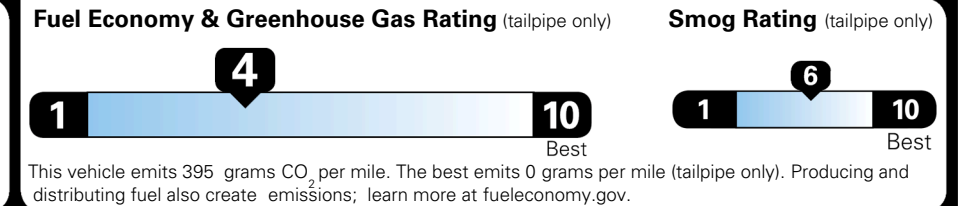

You spend
$2,500
more in fuel costs
over 5 years
compared to the
average new vehicle.

Annual fuel cost
$2,100