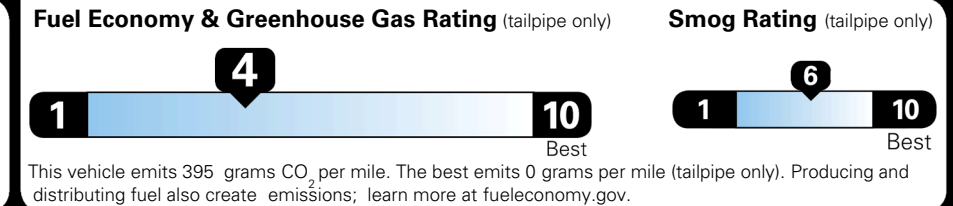

You spend
$2,750
more in fuel costs
over 5 years
compared to the
average new vehicle.

Annual fuel cost
$2,250