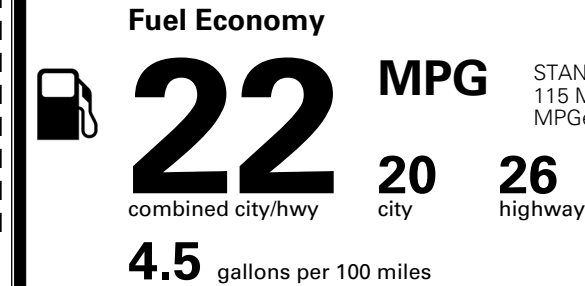

\$250.00
 \$390.00

MSRP INCLUDING OPTIONS

\$ 42,730.00

INLAND FREIGHT AND HANDLING

\$ 1,545.00

TOTAL MANUFACTURER'S SUGGESTED RETAIL PRICE ▶

\$ 44,275.00

TOTAL ADDITIONAL WEIGHT: 7.7

EPA DOT Fuel Economy and Environment

Gasoline Vehicle

You spend
\$2,750
 more in fuel costs
 over 5 years
 compared to the
 average new vehicle.

Annual fuel cost
\$2,250

Actual results will vary for many reasons, including driving conditions and how you drive and maintain your vehicle. The average new vehicle gets 29 MPG and costs \$8,500 to fuel over 5 years. Cost estimates are based on 15,000 miles per year at \$ 3.30 per gallon. MPGe is miles per gasoline gallon equivalent. Vehicle emissions are a significant cause of climate change and smog.