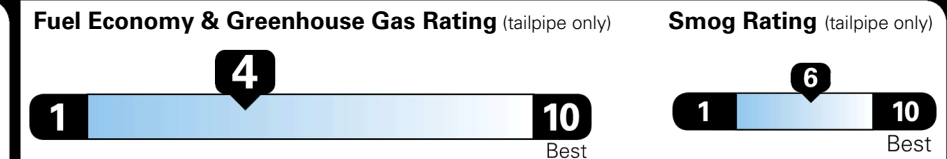

EPA DOT Fuel Economy and Environment

Gasoline Vehicle

You spend
\$2,500
 more in fuel costs
 over 5 years
 compared to the
 average new vehicle.

Annual fuel cost
\$2,100

This vehicle emits 395 grams CO₂ per mile. The best emits 0 grams per mile (tailpipe only). Producing and distributing fuel also create emissions; learn more at fueleconomy.gov.